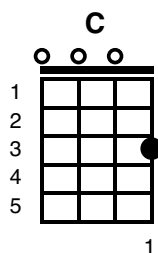

# Baby It's Cold Outside

Key of C

## Frank Loesser

C Cma7 C Cma7

C Cma7  
I really can't stay

C Cma7  
But baby it's cold out-side

Dm G7  
I've got to go a-way

Dm G7  
But baby it's cold out-side

C Cmaj7  
This evening has been,

C  
Been hoping that you'd drop in

C

A7

I really can't stay  
Baby don't hold out

D7 G7 C

(sing together) Ah, but it's cold out-side

C

Cma7

I really can't stay

Your eyes are like starlight now

C Cmaj7

Gm7

To break the spell

I'll take your hat, your hair looks swell

F

I ought to say, "No, no, no sir"

Mind if I move in closer