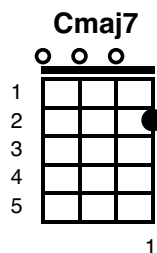

# Baby It's Cold Outside

Key of C

## Frank Loesser

C Cma7 C Cma7

C Cma7  
I really can't stay

C Cma7  
But baby it's cold out-side

Dm G7  
I've got to go a-way

Dm G7  
But baby it's cold out-side

C Cmaj7  
This evening has been,

C  
Been hoping that you'd drop in

C

A7

I really can't stay  
Baby don't hold out

D7 G7 C

(sing together) Ah, but it's cold out-side

C

Cma7

I really can't stay

Your eyes are like starlight now

C Cmaj7

Gm7

To break the spell

I'll take your hat, your hair looks swell

F

I ought to say, "No, no, no sir"

Mind if I move in closer