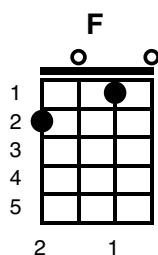

# Baby It's Cold Outside

Key of C

## Frank Loesser

C Cma7 C Cma7

C Cma7  
I really can't stay

C Cma7  
But baby it's cold out-side

Dm G7  
I've got to go a-way

Dm G7  
But baby it's cold out-side

C Cmaj7  
This evening has been,

C  
Been hoping that you'd drop in

C

A7

I really can't stay  
Baby don't hold out

D7 G7 C

(sing together) Ah, but it's cold out-side

C

Cma7

I really can't stay

Your eyes are like starlight now

C Cmaj7

Gm7

To break the spell

I'll take your hat, your hair looks swell

F

I ought to say, "No, no, no sir"

Mind if I move in closer