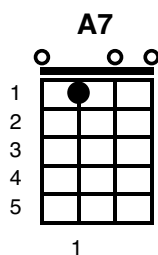

# Baby It's Cold Outside

Key of C

## Frank Loesser

C Cma7 C Cma7

C Cma7  
I really can't stay

C Cma7  
But baby it's cold out-side

Dm G7  
I've got to go a-way

Dm G7  
But baby it's cold out-side

C Cmaj7  
This evening has been,

C  
Been hoping that you'd drop in

C

A7

I really can't stay  
Baby don't hold out

D7 G7 C

(sing together) Ah, but it's cold out-side

C

Cma7

I really can't stay

Your eyes are like starlight now

C Cmaj7

Gm7

To break the spell

I'll take your hat, your hair looks swell

F

I ought to say, "No, no, no sir"

Mind if I move in closer