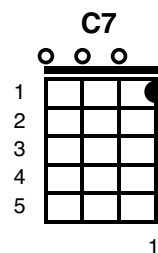

# Baby It's Cold Outside

Key of C

## Frank Loesser

C Cma7 C Cma7

C Cma7  
I really can't stay

C Cma7  
But baby it's cold out-side

Dm G7  
I've got to go a-way

Dm G7  
But baby it's cold out-side

C Cmaj7  
This evening has been,

C  
Been hoping that you'd drop in

C

A7

I really can't stay  
Baby don't hold out

D7 G7 C

(sing together) Ah, but it's cold out-side

C

Cma7

I really can't stay

Your eyes are like starlight now

C Cmaj7

Gm7

To break the spell

I'll take your hat, your hair looks swell

F

I ought to say, "No, no, no sir"

Mind if I move in closer