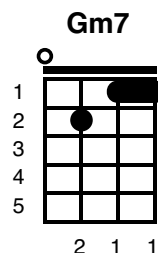

# Baby It's Cold Outside

Key of C

## Frank Loesser

C Cma7 C Cma7

C Cma7  
I really can't stay

C Cma7  
But baby it's cold out-side

Dm G7  
I've got to go a-way

Dm G7  
But baby it's cold out-side

C Cmaj7  
This evening has been,

C  
Been hoping that you'd drop in

C

A7

I really can't stay  
Baby don't hold out

D7 G7 C

(sing together) Ah, but it's cold out-side

C

Cma7

I really can't stay

Your eyes are like starlight now

C Cmaj7

Gm7

To break the spell

I'll take your hat, your hair looks swell

F

I ought to say, "No, no, no sir"

Mind if I move in closer