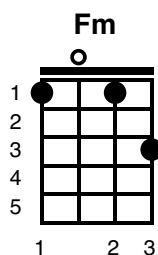

# Baby It's Cold Outside

Key of C

## Frank Loesser

C Cma7 C Cma7

C Cma7  
I really can't stay

C Cma7  
But baby it's cold out-side

Dm G7  
I've got to go a-way

Dm G7  
But baby it's cold out-side

C Cmaj7  
This evening has been,

C  
Been hoping that you'd drop in

C

A7

I really can't stay  
Baby don't hold out

D7 G7 C

(sing together) Ah, but it's cold out-side

C

Cma7

I really can't stay

Your eyes are like starlight now

C Cmaj7

Gm7

To break the spell

I'll take your hat, your hair looks swell

F

I ought to say, "No, no, no sir"

Mind if I move in closer