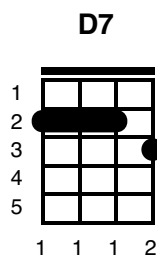

# Baby It's Cold Outside

Key of C

## Frank Loesser

C Cma7 C Cma7

C Cma7  
I really can't stay

C Cma7  
But baby it's cold out-side

Dm G7  
I've got to go a-way

Dm G7  
But baby it's cold out-side

C Cmaj7  
This evening has been,

C  
Been hoping that you'd drop in

C

A7

I really can't stay  
Baby don't hold out

D7 G7 C

(sing together) Ah, but it's cold out-side

C

Cma7

I really can't stay

Your eyes are like starlight now

C Cmaj7

Gm7

To break the spell

I'll take your hat, your hair looks swell

F

I ought to say, "No, no, no sir"

Mind if I move in closer