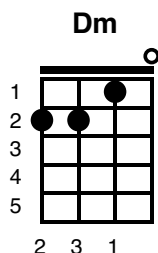

# Baby It's Cold Outside

Key of C

## Frank Loesser

C Cma7 C Cma7

C Cma7  
I really can't stay

C Cma7  
But baby it's cold out-side

Dm G7  
I've got to go a-way

Dm G7  
But baby it's cold out-side

C Cmaj7  
This evening has been,

C  
Been hoping that you'd drop in

C

A7

I really can't stay  
Baby don't hold out

D7 G7 C

(sing together) Ah, but it's cold out-side

C

Cma7

I really can't stay

Your eyes are like starlight now

C Cmaj7

Gm7

To break the spell

I'll take your hat, your hair looks swell

F

I ought to say, "No, no, no sir"

Mind if I move in closer