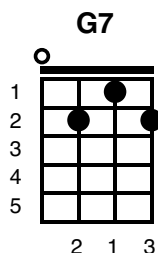

# Baby It's Cold Outside

Key of C

## Frank Loesser

C Cma7 C Cma7

C Cma7  
I really can't stay

C Cma7  
But baby it's cold out-side

Dm G7  
I've got to go a-way

Dm G7  
But baby it's cold out-side

C Cmaj7  
This evening has been,

C  
Been hoping that you'd drop in

C

A7

I really can't stay  
Baby don't hold out

D7 G7 C

(sing together) Ah, but it's cold out-side

C

Cma7

I really can't stay

Your eyes are like starlight now

C Cmaj7

Gm7

To break the spell

I'll take your hat, your hair looks swell

F

I ought to say, "No, no, no sir"

Mind if I move in closer