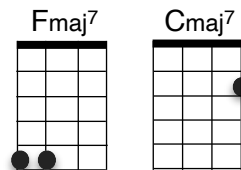

# Magnolia

(intro) Fmaj7 Cmaj7 Fmaj7 Cmaj7

Fmaj7 Cmaj7 Fmaj7 Cmaj7  
Whippoorwill's singing Soft summer breeze

Fmaj7 Cmaj7 Fmaj7 Cmaj7  
Makes me think of my baby I left down in New Orleans

Fmaj7 Cmaj7  
I left down in New Orleans

Fmaj7 Cmaj7 Fmaj7 Cmaj7  
Magnolia, you sweet thing You're driving me mad

Fmaj7 Cmaj7 Fmaj7 Cmaj7  
Got to get back to you, babe You're the best I ever had

Fmaj7 Cmaj7  
You're the best I ever had

Am G  
You whisper "Good morning"

Am G  
So gently in my ear

Am G  
I'm coming home to you, babe

Fmaj7 Cmaj7 Fmaj7 Cmaj7  
I'll soon be there I'll soon be there

(solo over the chords of the chorus: Am G (3x) then Fmaj7 Cmaj7)

Fmaj7 Cmaj7 Fmaj7 Cmaj7  
Magnolia, you sweet thing You're driving me mad