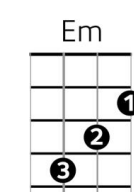

# Country Roads – John Denver (1971)

Intro : G / / /

G / Em /  
 - - Almost heaven, - - West Virginia,  
 D / C G /  
 - - Blue Ridge Mountains, Shenandoah River.  
 G / Em /  
 - - Life is old there, older than the trees,  
 D / C G  
 Younger than the mountains, growin' like a breeze.

## Chorus

G / D / Em / C /  
 Country roads, - - take me home, - - to the place - - I belong: - -  
 G / D / C / G /  
 West Virginia, - - mountain momma, - - take me home, - - country roads.

G / Em /  
 - - All my mem'ries, - - gather 'round her,  
 D / C G /  
 - - Miner's lady, stranger to blue water.  
 G / Em /  
 - - Dark and dusty, painted on the sky,  
 D / C G  
 Misty taste of moonshine, teardrop in my eye.