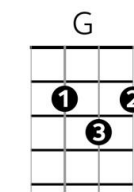

# Country Roads – John Denver (1971)

Intro : G / / /

G / Em /  
 - - Almost heaven, - - West Virginia,  
 D / C G /  
 - - Blue Ridge Mountains, Shenandoah River.  
 G / Em /  
 - - Life is old there, older than the trees,  
 D / C G  
 Younger than the mountains, growin' like a breeze.

## Chorus

G / D / Em / C /  
 Country roads, - - take me home, - - to the place - - I belong: - -  
 G / D / C / G /  
 West Virginia, - - mountain momma, - - take me home, - - country roads.

G / Em /  
 - - All my mem'ries, - - gather 'round her,  
 D / C G /  
 - - Miner's lady, stranger to blue water.  
 G / Em /  
 - - Dark and dusty, painted on the sky,  
 D / C G  
 Misty taste of moonshine, teardrop in my eye.