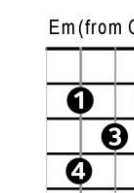

# Country Roads – John Denver (1971)

Intro : G / / /

G / Em /  
 - - Almost heaven, - - West Virginia,  
 D / C G /  
 - - Blue Ridge Mountains, Shenandoah River.  
 G / Em /  
 - - Life is old there, older than the trees,  
 D / C G  
 Younger than the mountains, growin' like a breeze.

## Chorus

G / D / Em / C /  
 Country roads, - - take me home, - - to the place - - I belong: - -  
 G / D / C / G /  
 West Virginia, - - mountain momma, - - take me home, - - country roads.

G / Em /  
 - - All my mem'ries, - - gather 'round her,  
 D / C G /  
 - - Miner's lady, stranger to blue water.  
 G / Em /  
 - - Dark and dusty, painted on the sky,  
 D / C G  
 Misty taste of moonshine, teardrop in my eye.