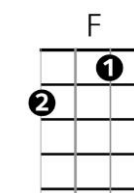

Country Roads – John Denver (1971)

Intro : G / / /

G / Em /
- - Almost heaven, - - West Virginia,
D / C G /
- - Blue Ridge Mountains, Shenandoah River.
G / Em /
- - Life is old there, older than the trees,
D / C G
Younger than the mountains, growin' like a breeze.

Chords

Chorus

G / D / Em / C /
Country roads, - - take me home, - - to the place - - I belong: - -
G / D / C / G /
West Virginia, - - mountain momma, - - take me home, - - country roads.

G / Em /
- - All my mem'ries, - - gather 'round her,
D / C G /
- - Miner's lady, stranger to blue water.
G / Em /
- - Dark and dusty, painted on the sky,
D / C G
Misty taste of moonshine, teardrop in my eye.

Chorus

Em D G /
- I hear her voice, in the mornin' hours she calls me,
C G D /
The radio reminds me of my home far away.
Em F C G
And drivin' down the road, I get a feelin' that I should have been home
D / D7 /
Yesterday, - - Yesterday.

Chorus

Chorus

D / G /
Take me home, - - country roads.
D / G G-D-G{stop}
Take me home, - - country roads.