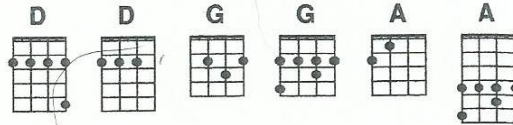

**I'll Fly Away** by A. E. Brumley

Key of D

As recorded by Alison Krauss and Gillian Welch from the soundtrack "O Brother Where Art Thou"

*Verse 1*

|        D        |        D        |    G    |    D    |  
 Some bright morning, when this life is o'er, I'll... fly away,  
 |        D        |        D        | D// A// |    D    |  
 To a home on God's celestial shore, I'll... fly away.

*Chorus*

|    D    |        D        |    G    |    D    |  
 I'll.. fly away oh glory, I'll... fly away. (in the mornin')  
 |        D        |        D        | D// A// |    D    |  
 When I die, Halle - lujah by and by, I'll... fly away.

*Verse 2*

|        D        |        D        |    G    |    D    |  
 When the shadows, of this life have gone, I'll... fly away,  
 |        D        |        D        | D// A// |    D    |  
 Like a bird, from these prison walls I'll fly I'll... fly away.

*Chorus**Verse 3*

|        D        |        D        |    G    |    D    |  
 Oh how glad and happy when we meet, I'll... fly away,  
 |        D        |        D        | D// A// |    D    |  
 No more cold i - ron shackles on my feet I'll... fly away.