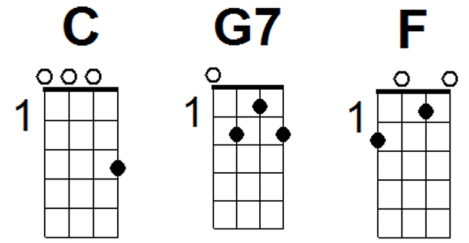

# King of the Road - Roger Miller

Intro: C7 F G7 C  
 (...man of means by no means, King of the Road)

C F G7 C  
 Trailer for sale or rent, rooms to let, fifty cents  
 F G7 (Break)

No phone, no pool, no pets, I ain't got no cigarettes  
 C F G7 C

Ah but, two hours of pushin' broom buys an eight by twelve four-bit room  
 C7 F G7 C

I'm a man of means by no means, King of the Road

C F G7 C  
 Third boxcar midnight train, destination Bangor, Maine  
 F G7 (Break)

Old worn out suit and shoes, I don't pay no union dues  
 C F G7 C

I smoke old stogies I have found, short but not too big around  
 C7 F G7 C

I'm a man of means by no means, King of the Road

## Bridge:

C F  
 I know every engineer on every train  
 G7 C  
 All the children and all of their names  
 F

And every handout in every town  
 G7 (Break)

And ev'ry lock that ain't locked when no one's around, I sing