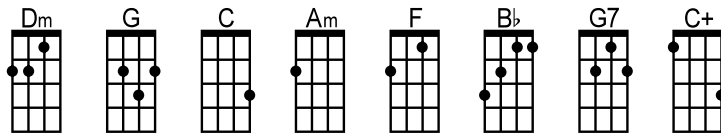

All My Loving (The Beatles)

Verse 1

Close your [Dm] eyes and I'll [G] kiss you
To [C] morrow I'll [Am] miss you,
Re [F] member I'll [Dm] always be [Bb] true. [G]
And then [Dm] while I'm [G] away I'll write [C] home every [Am] day,
And I'll [F] send all my [G7] loving to [C] you.

Chorus

All my [Am] loving, [C+] I will send to [C] you
All my [Am] loving, [C+] darling I'll be [C] true.

Verse 2

I'll pre [Dm] tend that I'm [G] kissing
The [C] lips I am [Am] missing
And [F] hope that my [Dm] dreams will come [Bb] true. [G]
And then [Dm] while I'm [G] away I'll write [C] home every [Am] day,
And I'll [F] send all my [G7] loving to [C] you.

Chorus

Verse 1

Chorus

All my [Am] loving.
All my [C] Loving, Ooooooo.
All my [Am] loving, I will send to [C] you.