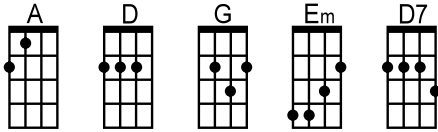

## Always Look on the Bright Side of Life (Monty Python)

Some [Am] things in life are [D] bad they can [G] really make you [Em] mad  
Other [Am] things just [D] make you swear and [G] curse  
When you've [Am] chewing on life's [D] gristle  
Don't [G] grumble give a [Em] whistle  
And [Am] this'll help things turn out for the [D7] best

And [G] always [Em] look on the [Am] bright [D7] side of [G] life [Em] [Am] [D7]  
[G] Always [Em] look on the [Am] light [D7] side of [G] life [Em] [Am] [D7]

If [Am] life seems jolly [D] rotten there's [G] something you've [Em] forgotten  
and [Am] that's to laugh and [D] smile and [G] dance and sing.  
When you've [Am] feeling in the [D] dumps don't be [G] silly [Em] chumps  
Just [Am] purse your lips and whistle - that's the [D7] thing

And [G] always [Em] look on the [Am] bright [D7] side of [G] life [Em] [Am] [D7]  
Come on [G] always [Em] look on the [Am] bright [D7] side of [G] life [Em] [Am] [D7]

For [Am] life is quite ab[D] surd and [G] death's the final [Em] word  
you must [Am] always face the [D] curtain with a [G] bow  
For[Am]get about your [D] sin - give the [G] audience a [Em] grin  
En[Am]joy it - it's your last chance any[D7]how.

So [G] always [Em] look on the [Am] bright [D7] side of [G] death [Em] [Am] [D7]  
[G] just be[Em]fore you [Am] draw your ter[D7]minal [G] breath [Em] [Am] [D7]

[Am] Life's a piece if [D] sh\*t [G] when you look at [Em] it  
[Am] Life's a laugh and [D] death's a joke it's [G] true  
You'll [Am] see it's all a [D] show  
keep'em [G] laughing as you [Em] go  
just re[Am]member that the last laugh is on [D7] you