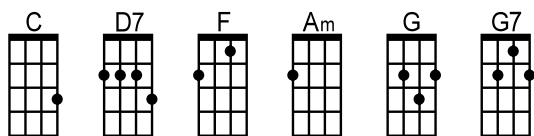

## Eight Days A Week (The Beatles)

Intro: [C] \ \ \ [D7] \ \ \ [F] \ \ \ [C] \ \ \

[C] Ooh I need your [D7] love babe [F] guess you know it's [C] true  
[C] Hope you need my [D7] love babe [F] just like I need [C] you  
[Am] Hold me [F] love me [Am] hold me [D7] love me  
[C] Ain't got nothing but [D7] love babe [F] eight days a [C] week

[C] Love you every [D7] day girl [F] always on my [C] mind  
[C] One thing I can [D7] say girl [F] love you all the [C] time  
[Am] Hold me [F] love me [Am] hold me [D7] love me  
[C] Ain't got nothing but [D7] love babe [F] eight days a [C] week