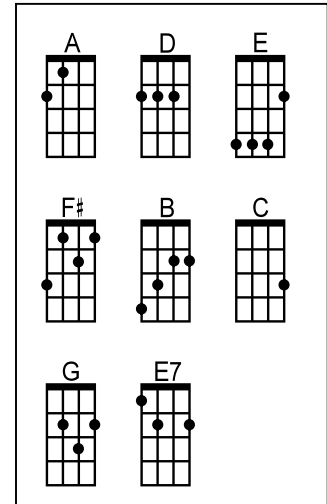

She Ain't Pretty (The Northern Pikes)

Intro

```

          A                               D           A           E           A
A | |-----|-----|-----2-2-----|
E | |--0-0---2p---3p---2p--|--0---0--2-----|-----0-0---0-|
C | |-----|-----2-----|-1--2/4-4-4-4-----|
G | |--2-2---2---2---2---|--2---2-----|-2--4/6-6-6-6-----2-|
  
```

[A] I had two jobs I had dishwasher [D] hands
 [A] And on the weekend in a [E] rock & roll [A] band **[Fill]**
 [A] One Friday night in my hometown [D] bar
 [A] In walked a girl who looked like a [E] movie [A] star
 [D] She stared at me and it was [E] turning me [A] on
 [D] She said she worked in a [F#] beauty [B] salon
 [A] I heard a voice inside me [D] say
 [A] She ain't pretty she just [E] looks that way

Fill:

```

          A
A | |-----0-----|
E | |--3p---3p---0-----|
C | |-----|
G | |-----|
  
```

Intro

[A] We made a date to go for a [D] drink
 [A] I wore my jeans and [E] she wore a [A] mink **[Fill]**
 [A] There was this misconception all over [D] town
 That [A] she ate lonely guy [E] heart by the [A] pound
 She said [D] "Take me home there [E] won't be no [A] fuss"
 [D] I said "Sure you got some [F#] change for the [B] bus"
 [A] Watching her leave, I heard the bartender [D] say
 [A] "She ain't pretty she just [E] looks tha [A] t way"