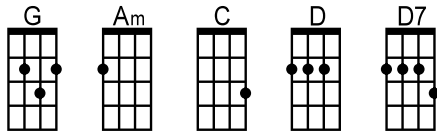

Sweet City Woman (The Stampeders)

[G] Well, I'm on my way, to [Am] the city life
To a pretty face that shines her light on the [G] city nights
[G] And I gotta catch a noon train, Gotta [Am] be there on time
Oh, it feels so good to know she waits at the [G] end of the line

CHORUS

[G] Swee-ee-eet, sweet city [Am] woman (fuh-duh-duhduh, fuh-duh-duhduh)
I can see your face, I can hear your voice, I can [G] almost touch you
[G] Swee-ee-eet, sweet city [Am] woman
Oh, my banjo and me, we got a feel for [G] singin', yeah, yeah,

CHORUS

[G] Swee-ee-eet, sweet city [Am] woman (oh, she's my)
Sweet, sweet, sweet, sweet city [G] woman
Swee-ee-eet, sweet city [Am] woman (woah my)
Sweet, sweet, sweet, sweet city [G] woman (everybody)
Sweet, sweet, sweet, sweet city [Am] woman (ba da da da, ba da da da)
Sweet, sweet, sweet, sweet city [G] woman (ba da da da, ba da da da)