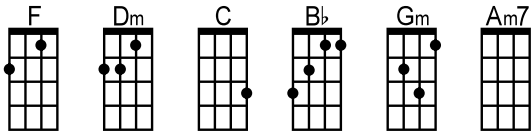

The Littlest Hobo Theme (Terry Bush)

Intro: [F] x2

There's a [Dm] voice that keeps on calling [C] me
Down the [Dm] road. That's where I'll always [C] be
Oh, every [F] stop I make, I make a new [Bb] friend
Can't stay for [Gm] long. Just turn [C] around, and I'm gone [F] again

Maybe to [G] morrow, I'll [Bb] want to settle [F] down [Am7] [Dm]
Until to [Gm] morrow, I'll [Bb] just keep movin' [F] on

So, if you [F] want to join me for [Dm] awhile,
just grab your [Bb] hat, and we'll travel [C] light.
That's hobo [F] style