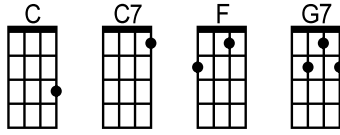

Walking After Midnight (Patsy Cline)

I go out [C] walking after [C7] midnight
Out in the [F] moonlight just like we used to do
I'm always [C] walking after [F] midnight
[G7] Searching for [C] you [G7]

I walk for [C] miles along the [C7] highway
Well that's just [F] my way of saying I love you
I'm always [C] walking after [F] midnight
[G7] Searching for [C] you [C7]

I stopped to [F] see a weeping willow
Crying on his pillow [C] maybe he's crying for me [C7]
And [F] as the skies turn gloomy
Night winds whisper to me
I'm [C] lonesome as I can [G7] be

I go out [C] walking after [C7] midnight
Out in the [F] starlight just hoping you may be
Somewhere a [C] walking after [F] midnight
[G7] Searching for [C] me [C7]

I stopped to [F] see a weeping willow
Crying on his pillow [C] maybe he's crying for me [C7]
And [F] as the skies turn gloomy
Night winds whisper to me
I'm [C] lonesome as I can [G7] be

I go out [C] walking after [C7] midnight
Out in the [F] starlight just hoping you may be
Somewhere a [C] walking after [F] midnight
[G7] Searching for [C] me