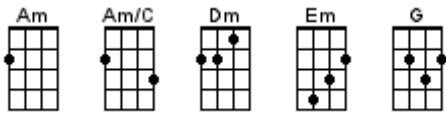

# Ain't No Sunshine

Bill Withers

Intro: **[Am] [Em] [G] [Am] [Am] [Em] [G] [Am]**

**[Am]** Ain't no sunshine when she's **[Em]** gone **[G] [Am]**

**[Am]** It's not warm when she's **[Em]** away **[G] [Am]**

Ain't no sunshine when she's **[Em]** gone

And she's always gone too **[Dm]** long

Anytime she goes a-**[Am]**-way **[Em] [G] [Am]**

Wonder this time where she's **[Em]** gone **[G] [Am]**

Wonder if she's gone to **[Em]** stay **[G] [Am]**

I oughtta **[Am/C]** leave the young thing a-**[Em]**-lone

But there ain't no **[Dm]** sunshine

When she's **[Am]** gone **[Em] [G] [Am]**

**[Am]** Ain't no sunshine when she's **[Em]** gone **[G] [Am]**

**[Am]** Only darkness every-**[Em]**-day **[G] [Am]**

Ain't no sunshine when she's **[Em]** gone

And this house just ain't no **[Dm]** home

Anytime she goes a-**[Am]**-way **[Em] [G] [Am]**

Anytime she goes **[Em]** away **[G] [Am]**