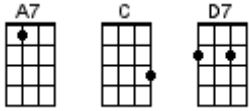

Baby Please Don't Go

Muddy Waters 1953 version

Baby, [A] please don't go

Baby, please don't go

Baby, [D7] please don't go, down to [C] New Orleans

You know I [A] love you so

Before I [A] be your dog

Before I be your dog

Before I [D7] be your dog, I get you [C] way'd out here,

And let you [A] walk alone

Turn your [A] lamp down low

Turn your lamp down low

Turn your [D7] lamp down low, I beg you [C] all night long,

Baby, [A] please don't go

You brought me [A] way down here

You brought me way down here

You brought me [D7] way down here, 'bout to [C] Rolling Forks,

You treat me [A] like a dog

Baby, [A] please don't go

Baby, please don't go

Baby, [D7] please don't go, back to [C] New Orleans