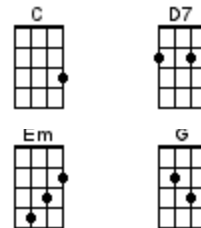

Brown Eyed Girl

Van Morrison

Intro (x 2):

UKE 1:

```
A- |-----3--5--7--5--3-----|
E- |--3--5--7--5--3-----3--5--7--5--3--2--|
C- |-----2--4-----|
G- |-----|
```

[G] Hey, where did [C] we go, [G] days when the [D7] rains came
[G] Down in the [C] hollow, [G] we were playin' a [D7] new game
[G] Laughing and a [C] running, hey hey, [G] skipping and a [D7] jumping
[G] In the misty [C] morning fog, with
[G] Our hearts a [D7] thumping, and [C] you
[D7] My brown-eyed [G] girl [Em]
[C] You . . . my [D7] brown-eyed girl [G] [D7]

You can replace "[G] girl [Em]" with:

```
A- |-----3--|
E- |--3--5--3--2--|
C- |-----4-----|
G- |-----|
```

Fill:

```
A- |--5--5--3--2--0--|
E- |-----|
C- |--7--7--5--2--0--|
G- |-----|
```

[G] Whatever [C] happened to [G] Tuesday and [D7] so slow
[G] Going down the [C] old mine, with a [G] transistor [D7] radio
[G] Standing in the [C] sunlight laughing
[G] Hiding behind a [D7] rainbow's wall, [G] slipping and a [C] sliding
[G] All along the [D7] waterfall, with [C] you
[D7] My brown-eyed [G] girl [Em]
[C] You . . . my [D7] brown-eyed girl [G]
[D7] Do you remember when we used to
[G] Sing, sha la la [C] la la la la [G] la la la la te [D7] da
[G] Sha la la [C] la la la la [G] la la la la te [D7] da, la te [G] da
[G] So hard to [C] find my way, [G] now that I'm all [D7] on my own
[G] I saw you just the [C] other day, [G] my how [D7] you have grown
[G] Cast my memory [C] back there lord
[G] Sometimes I'm [D7] overcome thinking 'bout
[G] Making love in the [C] green grass
[G] Behind the [D7] stadium, with [C] you
[D7] My brown-eyed [G] girl [Em]
[C] You . . . my [D7] brown-eyed girl [G]
[D7] Do you remember when we used to
[G] Sing, sha la la [C] la la la la [G] la la la la te [D7] da
[G] Sha la la [C] la la la la [G] la la la la te [D7] da
[G] Sha la la [C] la la la la [G] la la la la te [D7] da
[G] Sha la la [C] la la la la [G] la la la la te [D7] da, la te [G] da. .