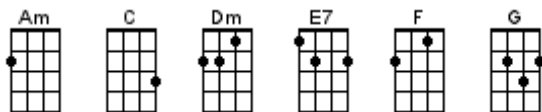

Don't Let Me Be Misunderstood

B Benjamin, G Caldwell, S Marcus – The Animals

Riff:

```
A- |-----|-----|
E- |-----|-----|
C- |-----|-----|
g- |--2--2-0-2--2-0-2--|--2-0-2--4--5--4-|
```

Intro: [Am] [Dm] [Am] [Dm]

[Am] Baby, do you under-[G]-stand me now
[F] Sometimes I feel a little [E7] mad
But [Am] don't you know no one can [G] always be an angel
[F] When things go wrong I [E7] go bad
But [C] I'm just a soul whose [Am] intentions are good
[Dm] Oh Lord please don't let me be misunder-[Am]-stood [Dm] [Am] [Dm]

[Am] Baby sometimes I'm [G] so carefree
[F] With a joy that's hard to [E7] hide
And [Am] sometimes it seems that all I [G] have is worry
[F] Then you're bound to see my [E7] other side
But [C] I'm just a soul whose [Am] intentions are good
[Dm] Oh Lord please don't let me be misunder-[Am]-stood [Dm] [Am] [Dm]

[F] If I seem [G] edgy I [F] want you to [G] know
[F] That I never [G] mean to take it [C] out on you
[F] Life has its [G] problems and [F] I get my [G] share
[F] And that's one [G] thing I never [E7] meant to do.....cause I love you