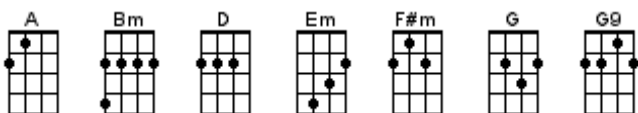

Don't Need The Sun To Shine (To Make Me Smile)

Gabrielle

Intro: [D] [A] [G] [G] [D] [A] [G] [G9]

[D] It's been a [A] while
But your [G] smile always brightens up my [D] day
I guess you [A] know because it [G] shows
You can [A] see it on my [D] face
Feels like you've [A] put a spell on me
[D] Feels like you've [G] captured me
And [D] baby, [A] this is how I [G] feel

Chorus:

[D] Don't need the [A] sun to shine to [F#m] make me smile [G]
[D] Don't care if it's [A] dark outside 'cos [F#m] I've got [G] you
[D] And though the [A] rain may fall
[F#m] No I won't [G] care at all
'Cos [D] baby I [A] know that I got [G] you