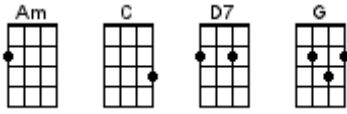

Goodnight Irene

Traditional

Intro: **[G] [G7] [Am] [D7] [G] [D7]** (last 2 lines of verse)

Chorus:

[G] Irene good-[D7]-night, Irene good-[G]-night
[G] Goodnight I-[G7]-rene, good-[C]-night I-[Am]-rene
I'll [D7] see you in my [G] dreams

[G] Last Saturday night I got [D7] married
[D7] Me and my wife settled [G] down
[G] Now me and my [G7] wife are [Am] parted
Gonna [D7] take another stroll down-[G]-town [D7]

Chorus

[G] Sometimes I live in the [D7] country
[D7] Sometimes I live in [G] town
[G] Sometimes I [G7] take a great [C] notion [Am]
To [D7] jump in the river and [G] drown [D7]

Chorus

[G] I love Irene, God [D7] knows I do
[D7] Love her till the seas run [G] dry
[G] If Irene [G7] turns her [C] back on [Am] me
I'm [D7] gonna take morphine and [G] die [D7]

Chorus

[G] Stop ramblin', stop [D7] gamblin'
[D7] Stop stayin' out late at [G] night
[G] Go home to your [G7] wife and your [C] family [Am]
Stay [D7] there by the fireside [G] bright [D7]