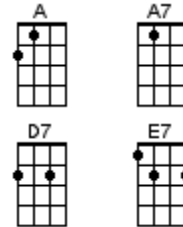

## Hound Dog

(Elvis Presley version, 1956)  
Lieber & Stoller

You ain't nothin' but a [A] hound dog  
Cryin' all the time [A7]  
You ain't nothin' but a [D7] hound dog  
Cryin' all the [A] time  
Well, you ain't [E7] never caught a rabbit  
And you [D7] ain't no friend of [A] mine [E7]

Well they said you was [A] high-classed  
Well, that was just a lie [A7]  
Yeah they said you was [D7] high-classed  
Well, that was just a [A] lie  
Well, you ain't [E7] never caught a rabbit  
And you [D7] ain't no friend of [A] mine [E7]

*Instrumental (verse chords):*

[A] / / / [A] / / / [A] / / / [A7] / / /  
[D7] / / / [D7] / / / [A] / / / [A] / / /  
[E7] / / / [D7] / / / [A] / / / [E7] / / /

Well they said you was [A] high-classed  
Well, that was just a lie [A7]  
Yeah they said you was [D7] high-classed  
Well, that was just a [A] lie  
Well, you ain't [E7] never caught a rabbit  
And you [D7] ain't no friend of [A] mine [E7]