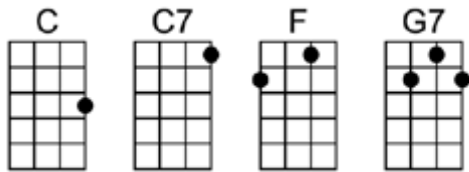

I Walk The Line

Johnny Cash

I keep a [G7] close watch on this heart of [C] mine.
I keep my [G7] eyes wide open all the [C] time.
I [C7] keep the [F] ends out for the tie that [C] binds.
Because you're [G7] mine I walk the [C] line.

I find it [G7] very, very easy to be [C] true.
I find my-[G7]-self alone when day is [C] through.
[C7] Yes, I'll [F] admit that I'm a fool for [C] you.
Because you're [G7] mine I walk the [C] line.

As sure as [G7] night is dark and day is [C] light.
I keep you [G7] on my mind both day and [C] night.
[C7] And happi-[F]-ness I've known proves that it's [C] right.
Because you're [G7] mine I walk the [C] line.

You've got a [G7] way to keep me on your [C] side.
You give me [G7] cause for love that I can't [C] hide.
[C7] For you I [F] know I'd even try to turn the [C] tide.
Because you're [G7] mine I walk the [C] line.