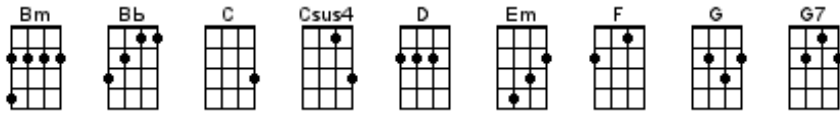

# Itchycoo Park

Steve Marriott and Ronnie Lane

Intro: [G] [Em] [G] [Em]

[G] O'er the Bridge of [Bm] Sighs  
To [Csus4] rest my eyes in [C] shades of green  
[G] Under dreaming [Bm] spires  
[Csus4] To Itchycoo Park that's [C] where I've been

What did you [G] do there? [G7] I got [C] high  
What did you [G] feel there? [G7] Well I [C] cried  
But why the [G] tears there? [G7] Tell you [C] why

Chorus:

[G] It's all too [Em] beautiful [G] it's all too [Em] beautiful  
[G] It's all too [Em] beautiful [G] it's all too [Em] beautiful

Bridge:

[G] I feel inclined to [Bb] blow my mind  
Get hung [F] up feed the [C] ducks with a [G] bun  
They [G] all come out to [Bb] groove about  
When [F] I search for [C] fun in the [D] sun

[G] I tell you what I'll [Bm] do. What will you do?  
I'd [Csus4] like to go there [C] now with you  
[G] You can miss out [Bm] school. Won't that be cool?  
[Csus4] Why go to learn the [C] words of fools

What will we [G] do there? [G7] We'll get [C] high  
What will we [G] touch there? [G7] We'll touch the [C] sky  
But why the [G] tears there? [G7] I tell you [C] why

Repeat Chorus and bridge

[G] It's all too [Em] beautiful [G] it's all too [Em] beautiful  
[G] It's all too [Em] beautiful [G]