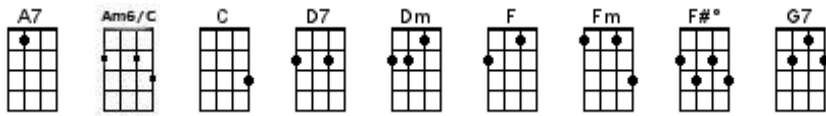

Jollity Farm

Leslie Sarony, as performed by Bonzo Dog Doo-Dah Band

Intro: [F] [F#dim] [C] [A7]
[Dm] [G7] [C] (last 2 lines verse 3)

[C] There's a farm called Misery
But of that, we'll have [D7] none
Be-[G7]-cause we know of one
That's [G] always lots of [C] fun (Ha! Ha!)

[C] And this one's name is Jollity
Believe me folks, it's [C7] great
For [D7] everything sings out to us
As [Am6/C] we go through the [G7] gate

[C] All the little pigs, they grunt and howl
The [G7] cats meow
The [C] dogs bow wow
[F] Every-[F#dim]-body [C] makes a [A7] row
[Dm] Down on [G7] Jollity [C] Farm

Instr: [F] [F#dim] [C] [A7]
[Dm] [G7] [C] [G7]

[C] All the little pigs, they grunt and howl
(Grunt! Howl! Grunt! Howl!)

The [G7] cats meow
(Me-ow! Me-ow!)

The [C] dogs bow wow
(Ruff! Ruff! Ruff! Ruff!)

[F] Every-[F#dim]-body [C] makes a [A7] row
[Dm] Down on [G7] Jollity [C] Farm