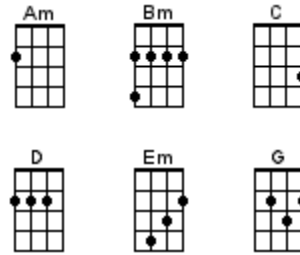

Karma Chameleon

Culture Club

Is there [G] loving in your [D] eyes all the [G] way
If I [G] listen to your [D] lies would you [G] say
I'm a [C] man with out con-[D]-viction
I'm a [C] man who doesn't [D] know
How to [C] sell a contra-[D]-diction
You come and [C] go
You come and [Em] go [D]

[G] Karma Karma, Karma, Karma, [D] Karma Chamel-[Em]-eon
You come and [Am] go
You come and [G] go [D]

[G] Loving would be easy if your [D] colours were like my [Em] dream
Red, gold and [Am] green
Red, gold and [G] gree-[D]-een

Didn't [G] hear your wicked [D] words every [G] day
And you [G] used to be so [D] sweet I heard you [G] say
That my [C] love was an add-[D]-iction
When we [C] cling our love is [D] strong
When you [C] go you're gone for-[D]-ever
You string a-[C]-long
You string a-[Em]-long [D]