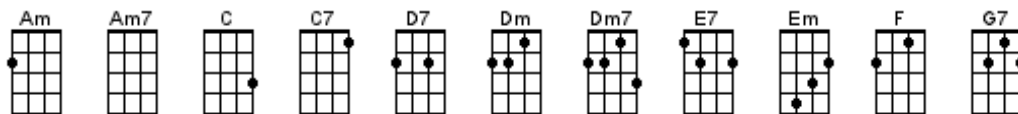

Love Is The Sweetest Thing

Ray Noble

[C] Love [Am] is [D7] the [G7] sweetest thing
[C] What [Am] else [D7] on earth could ev-[G7]-er bring
[C] Such hap-[C7]-pi-[F]-ness to every-[Dm]-thing,
[Am7] As love's old [D7] sto-[G7]-ry

Timing – Verse:
C / Am / D7 / G7 /
C / Am / D7 / G7 /
C // C7 F / Dm /
Am7 /// D7 / G7 /

[C] Love [Am] is [D7] the [G7] strangest thing,
[C] No [Am] song of [D7] birds upon [G7] the wing
[C] Shall in [C7] our [F] hearts more sweetly [Dm] sing
[Am] Than [D7] love's old [G7] sto-[C]-ry.

Am / D7 / G7 / C /

[Am] Whatever [Em] you may desire
[Dm] What ever [G7] fate may [C] send [C7]
[D7] This is the [E7] tale that [Am] never will tire
[D7] This is the song without [Dm] end. [Dm7] [G7]

Timing – Bridge:
Am /// Em ///
Dm / G7 / C / C7 /
D7 / E7 / Am ///
D7 /// Dm7 / G7 /

[C] Love [Am] is [D7] the great-[G7]-est thing,
[C] The [Am] oldest [D7] yet the lat-[G7]-est thing
[C] I on-[C7]-ly [F] hope that [Dm] fate may bring
[Am] Love's [D7] story to [G7] you. [C]

[Am] Whatever [Em] you may desire
[Dm] What ever [G7] fate may [C] send [C7]
[D7] This is the [E7] tale that [Am] never will tire
[D7] This is the song without [Dm] end. [Dm7] [G7]