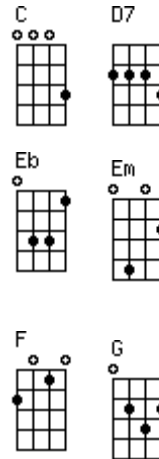

Science Fiction/Double Feature

Rocky Horror

Michael [G] Rennie was ill the day the [F] Earth stood still
But he [Eb] told us where we [D7] stand
And Flash [G] Gordon was there in silver [F] underwear
Claude [Eb] Raines was the invisible [D7] man
Then [G] something went wrong for Fay [F] Wray and King Kong
They got [Eb] caught in a celluloid [D7] jam
Then at a [G] deadly pace it came from [F] outer space
And [Eb] this is how the message [D7] ran

Chorus:

[C] Science [D7] fiction [G] double [Em] feature
[C] Doctor [D7] X [G] will build a [Em] creature
[C] See androids [D7] fighting [G] Brad and [Em] Janet
[C] Anne Francis [D7] stars in [G] Forbidden [Em] Planet
Oh oh oh [C] Ohhhh...
At the late night double [D7] feature picture [G] show

I knew [G] Leo G. Carrol was [F] over a barrel
When Ta [Eb] rantula took to the [D7] hills
And I [G] really got hot when I [F] saw Janette Scott
Fight a [Eb] triffid that spits poison and [D7] kills
Dana [G] Andrews said prunes, [F] gave him the runes
And [Eb] passing them used lots of [D7] skills
But when [G] worlds collide, said George [F] Pal to his bride
I'm gonna [Eb] give you some terrible [D7] thrills, like a

Chorus

Oh oh oh [C] Ohhhh...
At the late night double [D7] feature picture [G] show
I wanna [Em] go
Oh [C] ohhhh... To the late night double [D7] feature picture [G] show
By RK [Em] O
Oh [C] ohhhh... At the late night double [D7] feature picture [G] show
In the back [Em] row
Oh [C] ohhhh... At the late night double [D7] feature picture [G] show