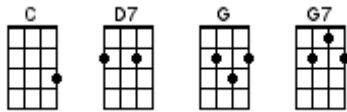

Stealin' Stealin'

Memphis Jug Band

[G] Stealin', [G7] stealin', pretty [C] mama don't you tell on me
I'm [G] stealin' back to my [D7] same old used to [G] be

Now put your [G] arms around me like a circle 'round the sun
[C] I want you to love me mama like my easy rider done
If [G] you don't believe I love you, look what a fool I've been
If you don't believe I'm sinking, look what a hole I'm in

[G] Stealin', [G7] stealin', pretty [C] mama don't you tell on me
I'm [G] stealin' back to my [D7] same old used to [G] be

I'm [G] Stealin', [G7] stealin', pretty [C] mama don't you tell on me
I'm [G] stealin' back to my [D7] same old used to [G] be

Solo: (verse chords, then chorus chords, with kazoo)

The [G] woman I'm loving she's just my height and size
She's [C] a married woman, comes to see me some time
If [G] you don't believe I love you, look what a fool I've been
If you don't believe I'm sinking, look what a hole I'm in

Solos (verse chords, with kazoo)

[G] Stealin', [G7] stealin', pretty [C] mama don't you tell on me
I'm [G] stealin' back to my [D7] same old used to [G] be