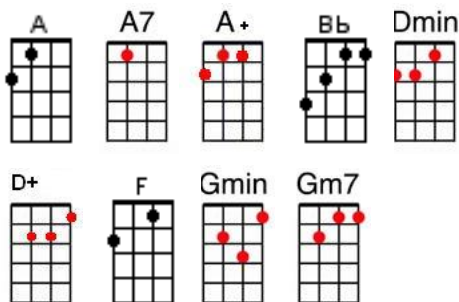

## Summertime

George Gershwin, DuBose Heyward

Summer-[Dm]-time [A+]

[F] And the [A+] livin' is [Dm] easy [A+] [F]

[A+] Fish are [Gm] jumpin' [D+]

[Gm7] And the cotton is [A] high [Bb] [A] [A7]

Your daddy's [Dm] rich [A+]

[F] And your [A+] mamma's good [Dm] lookin' [A+] [F] [G]

So [F] hush little [Dm] baby,

[Gm] Don't [A7] you [Dm] cry [Gm] [Dm] [A7]

One of these [Dm] mornings [A+]

[F] You're going to [A+] rise up [Dm] singing [A+] [F]

[A+] Then you'll [Gm] spread your [D+] wings,

[Gm7] And you'll take to the [A] sky [Bb] [A] [A7]

But till that [Dm] morning [A+] [F]

[F] There's a' [A+] nothing can [Dm] harm [A+] you [F] [G]

With [F] daddy and [Dm] mammy