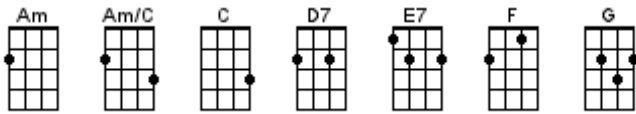

The Letter

W C Thompson

[Am] Gimme a ticket for an [F] aeroplane
[Am/C] Ain't got time to take a [D7] fast train
[Am] Lonely days are gone [F] I'm a-goin' home
Cause my [E7] baby just wrote me a [Am] letter

[Am] I don't care how much money I [F] gotta spend
[Am/C] Got to get back to my [D7] baby again
[Am] Lonely days are gone [F] I'm a-goin' home
My [E7] baby just wrote me a [Am] letter

Well she [C] wrote me a [G] letter
Said she [F] couldn't [C] live with-[G]-out me no more
[C] Listen mister [G] can't you see I [F] got to get [C] back
To my [G] baby once more [E7] anyway...

[Am] Gimme a ticket for an [F] aeroplane
[Am/C] Ain't got time to take a [D7] fast train
[Am] Lonely days are gone [F] I'm a-goin' home
My [E7] baby just wrote me a [Am] letter

Well she [C] wrote me a [G] letter
Said she [F] couldn't [C] live with[G]out me no more
[C] Listen mister [G] can't you see I [F] got to get [C] back
To my [G] baby once more [E7] anyway...