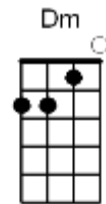

Shady Grove

Play chorus after every verse.

Intro = [Dm], [C], [Dm], [Dm].

[Dm] Shady Grove, [C] my little love
 [Dm] Shady Grove I say
 [C] Shady Grove, my little love
 I'm [Dm] bound to [C] you [Dm] today

[Dm] Lips as red as [C] bloomin' rose,
 [Dm] Eyes the prettiest brown,
 [C] She's the darlin' of my heart,
 [Dm] Sweetest [C] girl in [Dm] town.

[Dm] This guitar is [C] made of gold,
 [Dm] Every string does shine.
 [C] Only song I play on it,
 Is [Dm] "Wish that [C] girl were [Dm] mine".

[Dm] Went to see my [C] Shady Grove,
 She's [Dm] standing in the door,
 [C] Shoes and stockings in her hand,
 [Dm] Little bare [C] feet on the [Dm] floor.

[Dm] Just one kiss from [C] Shady Grove
 [Dm] Sweet as Brandy wine,
 [C] Ain't no girl in this here town
 [Dm] Pret [C] tier than [Dm] mine.

[Dm] When I was a [C] little boy,
 I [Dm] wanted a Barlow knife.
 [C] Now I'm wantin' Shady Grove
 to [Dm] say she'll [C] be my [Dm] wife.

[Dm] When I went to [C] Shady Grove,
 [Dm] All the birds would sing.
 [C] Now I'm askin' Shady Grove,
 To [Dm] wear this [C] diamond [Dm] ring.