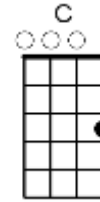

Shady Grove

Play chorus after every verse.

Intro = [Dm], [C], [Dm], [Dm].

[Dm] Shady Grove, [C] my little love
 [Dm] Shady Grove I say
 [C] Shady Grove, my little love
 I'm [Dm] bound to [C] you [Dm] today

[Dm] Lips as red as [C] bloomin' rose,
 [Dm] Eyes the prettiest brown,
 [C] She's the darlin' of my heart,
 [Dm] Sweetest [C] girl in [Dm] town.

[Dm] This guitar is [C] made of gold,
 [Dm] Every string does shine.
 [C] Only song I play on it,
 Is [Dm] "Wish that [C] girl were [Dm] mine".

[Dm] Went to see my [C] Shady Grove,
 She's [Dm] standing in the door,
 [C] Shoes and stockings in her hand,
 [Dm] Little bare [C] feet on the [Dm] floor.

[Dm] Just one kiss from [C] Shady Grove
 [Dm] Sweet as Brandy wine,
 [C] Ain't no girl in this here town
 [Dm] Pret [C] tier than [Dm] mine.