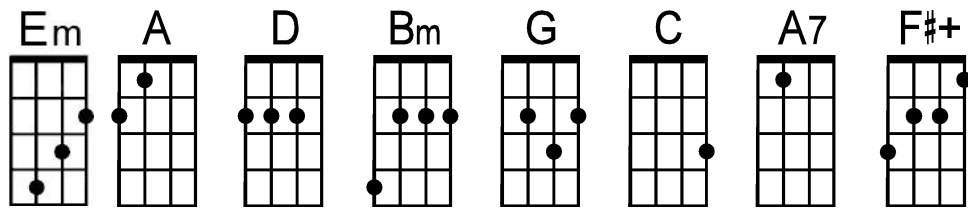

All My Loving (Key of D)

by Paul McCartney and John Lennon (1963)

To play in original key of E, capo up two frets.

--- --- | Em . . . | A . . . | D . . . | Bm . . .
 Close your eyes— and I'll kiss you, to-mor— row I'll miss you
 . | G . . . | Em . . . | C . . . | A7 .
 Re-mem— ber I'll al— ways be true—
 . . | Em . . . | A . . . | D . . . | Bm . . .
 And then while— I'm a-way— I'll write home— ever-y day-ay
 . | G . . . | A . . . | D . . . | D\ ---
 And I'll send— all my lov-ing— to you—

--- --- | Em . . . | A . . . | D . . . | Bm . . .
 I'll pre-tend that I'm kiss-ing— the lips— I am miss-ing
 . | G . . . | Em . . . | C . . . | A7 .
 and hope— that my dreams— will come true—
 . . | Em . . . | A . . . | D . . . | Bm . . .
 And then while— I'm a-way— I'll write home— ever-y day-ay
 . | G . . . | A . . . | D . . . | D\ ---
 And I'll send— all my lov-ing— to you—

Chorus:

--- --- | Bm . . . | F#+ . . . | D . . . | . . .
 All my lov-ing— I will send to you—
 . . | Bm . . . | F#+ . . . | D . . . | D\
 All my lov-ing— dar- ling, I'll be true—

Instrumental:

. . . | G . . . | . . . | D . . . | . . . | Em . . . | A7 . . . | D . . . | D\ --
 A- 2 ————— 2 — 0 — 0 — 0 ————— 2 — 2 —————
 E — 0 — 2 — 3 — 3 — 3 ————— 3 — 2 ————— 3 — 2 — 0 — 3 ————— 3 — 0 —
 C — 2 ————— 2 ————— 2 —————
 G ————— 4 —————

Chorus:

--- --- |Bm . . . |F#+ . . . |D . . . | . . .
 All my lov-ing— I will send to you—
 . . |Bm . . . |F#+ . . . |D . . . |
 All my lov-ing— dar- ling, I'll be true—
 . . |Bm . . . | . . . |D . . . | . . .
 All my lov-ing— all my lov-ing—
 . . |Bm . . . | . . . |D . . . |D\
 All my lov-ing— I will send to you—