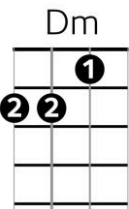

**Always On My Mind** – Elvis Presley (1972) (Intro: F /// F ///)

F C Dm Bb // C  
 Maybe I didn't treat you ... quite as good as I should have  
 F C Dm Bb // F  
 Maybe I didn't love you ... quite as often as I could have

**Chords**

**Bridge 1**  
 Bb F  
 Little things I should have said and done,  
 Bb / F / Gm / Gm7 /  
 I just never took the time  
 C7 / F - C7 F ///  
 You were always on my mind,  
 Bb / C7 / F / Bb - C  
 You were always on my mind