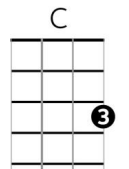

**Always On My Mind** – Elvis Presley (1972) (Intro: F /// F ///)

F C Dm Bb // C  
 Maybe I didn't treat you ... quite as good as I should have  
 F C Dm Bb // F  
 Maybe I didn't love you ... quite as often as I could have

**Chords**

**Bridge 1**  
 Bb F  
 Little things I should have said and done,  
 Bb / F / Gm / Gm7 /  
 I just never took the time  
 C7 / F - C7 F ///  
 You were always on my mind,  
 Bb / C7 / F / Bb - C  
 You were always on my mind

F C Dm Bb // C  
 Maybe I didn't hold you ... all those lonely, lonely times  
 F C Dm Bb // F  
 And I guess I never told you ... I'm so happy that you're mine

Bb / / / F / / / Bb / F / Gm / Gm7 /  
 If I made you feel second best ... girl, I'm sorry I was blind  
 C7 / F - C7 F ///  
 You were always on my mind,  
 Bb / C7 / F / Bb - C  
 You were always on my mind