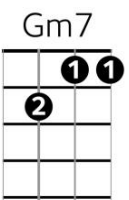

**Always On My Mind** – Elvis Presley (1972) (Intro: F /// F ///)

F C Dm Bb // C  
 Maybe I didn't treat you ... quite as good as I should have  
 F C Dm Bb // F  
 Maybe I didn't love you ... quite as often as I could have

**Chords**

**Bridge 1**  
 Bb F  
 Little things I should have said and done,  
 Bb / F / Gm / Gm7 /  
 I just never took the time  
 C7 / F - C7 F ///  
 You were always on my mind,  
 Bb / C7 / F / Bb - C  
 You were always on my mind

F C Dm Bb // C  
 Maybe I didn't hold you ... all those lonely, lonely times  
 F C Dm Bb // F  
 And I guess I never told you ... I'm so happy that you're mine

Bb / / / F / / / Bb / F / Gm / Gm7 /  
 If I made you feel second best ... girl, I'm sorry I was blind  
 C7 / F - C7 F ///  
 You were always on my mind,  
 Bb / C7 / F / Bb - C  
 You were always on my mind