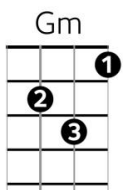

**Always On My Mind** – Elvis Presley (1972) (Intro: F /// F ///)

F C Dm Bb // C  
 Maybe I didn't treat you ... quite as good as I should have  
 F C Dm Bb // F  
 Maybe I didn't love you ... quite as often as I could have

**Chords**

**Bridge 1**  
 Bb F  
 Little things I should have said and done,  
 Bb / F / Gm / Gm7 /  
 I just never took the time  
 C7 / F - C7 F ///  
 You were always on my mind,  
 Bb / C7 / F / Bb - C  
 You were always on my mind

F C Dm Bb // C  
 Maybe I didn't hold you ... all those lonely, lonely times  
 F C Dm Bb // F  
 And I guess I never told you ... I'm so happy that you're mine

Bb / / / F / / / Bb / F / Gm / Gm7 /  
 If I made you feel second best ... girl, I'm sorry I was blind  
 C7 / F - C7 F ///  
 You were always on my mind,  
 Bb / C7 / F / Bb - C  
 You were always on my mind

**Solo:** F /// C /// Dm /// Bb /// (x2)

**Bridge 1**

F C Dm Bb // C  
 Maybe I didn't treat you ... quite as good as I should have  
 F C Dm Bb // C  
 Maybe I didn't love you ... quite as often as I could have  
 F C Dm Bb // C  
 Maybe I didn't hold you ... all those lonely, lonely times  
 F C Dm Bb // F  
 And I guess I never told you ... I'm so happy that you're mine