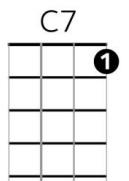

**Always On My Mind** – Elvis Presley (1972) (Intro: F /// F ///)

F C Dm Bb // C  
 Maybe I didn't treat you ... quite as good as I should have  
 F C Dm Bb // F  
 Maybe I didn't love you ... quite as often as I could have

**Chords**

**Bridge 1**  
 Bb F  
 Little things I should have said and done,  
 Bb / F / Gm / Gm7 /  
 I just never took the time  
 C7 / F - C7 F ///  
 You were always on my mind,  
 Bb / C7 / F / Bb - C  
 You were always on my mind

F C Dm Bb // C  
 Maybe I didn't hold you ... all those lonely, lonely times  
 F C Dm Bb // F  
 And I guess I never told you ... I'm so happy that you're mine

Bb / / / F / / / Bb / F / Gm / Gm7 /  
 If I made you feel second best ... girl, I'm sorry I was blind  
 C7 / F - C7 F ///  
 You were always on my mind,  
 Bb / C7 / F / Bb - C  
 You were always on my mind