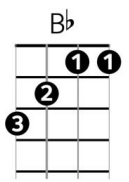

**Always On My Mind** – Elvis Presley (1972) (Intro: F /// F ///)

F C Dm Bb // C  
 Maybe I didn't treat you ... quite as good as I should have  
 F C Dm Bb // F  
 Maybe I didn't love you ... quite as often as I could have

**Chords**

**Bridge 1**  
 Bb F  
 Little things I should have said and done,  
 Bb / F / Gm / Gm7 /  
 I just never took the time  
 C7 / F - C7 F ///  
 You were always on my mind,  
 Bb / C7 / F / Bb - C  
 You were always on my mind

F C Dm Bb // C  
 Maybe I didn't hold you ... all those lonely, lonely times  
 F C Dm Bb // F  
 And I guess I never told you ... I'm so happy that you're mine

Bb / / / F / / / Bb / F / Gm / Gm7 /  
 If I made you feel second best ... girl, I'm sorry I was blind  
 C7 / F - C7 F ///  
 You were always on my mind,  
 Bb / C7 / F / Bb - C  
 You were always on my mind

**Solo:** F /// C /// Dm /// Bb /// (x2)

**Bridge 1**

F C Dm Bb // C  
 Maybe I didn't treat you ... quite as good as I should have  
 F C Dm Bb // C  
 Maybe I didn't love you ... quite as often as I could have  
 F C Dm Bb // C  
 Maybe I didn't hold you ... all those lonely, lonely times  
 F C Dm Bb // F  
 And I guess I never told you ... I'm so happy that you're mine