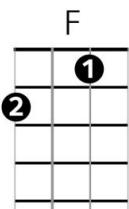

**Always On My Mind** – Elvis Presley (1972) (Intro: F /// F ///)

F C Dm Bb // C  
 Maybe I didn't treat you ... quite as good as I should have  
 F C Dm Bb // F  
 Maybe I didn't love you ... quite as often as I could have

**Chords**

**Bridge 1**  
 Bb F  
 Little things I should have said and done,  
 Bb / F / Gm / Gm7 /  
 I just never took the time  
 C7 / F - C7 F ///  
 You were always on my mind,  
 Bb / C7 / F / Bb - C  
 You were always on my mind