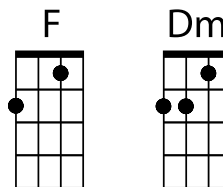

Bad Time (to Be In Love) - Grand Funk

INTRO:

C (one strum) **Am (one strum)**
 I'm in love with the girl that I'm talkin' about
F (one strum) **Dm (one strum)**
 I'm in love with a girl I can't live without
F (one strum) **G (one strum)**
 I'm in love but I sure picked a bad time
Dm G Dm G
 To be in love to be in love

Dm G
 But let her be somebody else's queen
Dm G
 I don't wanna know about it
Dm G
 There's too many others that know what I mean
Dm G
 And that's why I gotta live without it

C Am
 I'm in love with the girl I'm talkin' about
F Dm
 I'm in love with a girl I can't live without
F Dm
 I'm in love but I feel like I'm wearin' it out
F G↓↓ Dm
 I'm in love but I must'a picked a bad time to be in love
G Dm G Dm
 A bad time to be in love a bad time to be in love
G Dm G
 A bad time to be in love

C Am
 Cause I still love the little girl I'm talkin' about
F Dm
 I'm in love with a girl I can't live without
F Dm
 I'm in love but I feel like I'm wearin' it out
F G↓↓ Dm
 I'm in love but I must'a picked a bad time to be in love

G **Dm** **G** **Dm**
A bad time to be in love a bad time to be in love
G **Dm** **G**
A bad time to be in love

Dm G (4x)

C **Am**
You know I that love the little girl I'm talkin' about
F **Dm**
I'm in love with a girl I can't live without
F **Dm**
I'm in love but I feel like I'm wearin' it out
F **G↓↓** **Dm**
I'm in love but I must'a picked a bad time to be in love
G **Dm** **G** **Dm**
A bad time to be in love a bad time to be in love
G **Dm**
A bad time to be in love