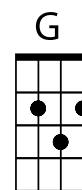

Bad Time (to Be In Love) - Grand Funk

INTRO:

C (one strum) **Am (one strum)**
 I'm in love with the girl that I'm talkin' about
F (one strum) **Dm (one strum)**
 I'm in love with a girl I can't live without
F (one strum) **G (one strum)**
 I'm in love but I sure picked a bad time
Dm G Dm G
 To be in love to be in love

Dm G
 But let her be somebody else's queen
Dm G
 I don't wanna know about it
Dm G
 There's too many others that know what I mean
Dm G
 And that's why I gotta live without it

C Am
 I'm in love with the girl I'm talkin' about
F Dm
 I'm in love with a girl I can't live without
F Dm
 I'm in love but I feel like I'm wearin' it out
F G↓↓ Dm
 I'm in love but I must'a picked a bad time to be in love
G Dm G Dm
 A bad time to be in love a bad time to be in love
G Dm G
 A bad time to be in love

C Am
 Cause I still love the little girl I'm talkin' about
F Dm
 I'm in love with a girl I can't live without
F Dm
 I'm in love but I feel like I'm wearin' it out
F G↓↓ Dm
 I'm in love but I must'a picked a bad time to be in love

G **Dm** **G** **Dm**
A bad time to be in love a bad time to be in love
G **Dm** **G**
A bad time to be in love

Dm G (4x)

C **Am**
You know I that love the little girl I'm talkin' about
F **Dm**
I'm in love with a girl I can't live without
F **Dm**
I'm in love but I feel like I'm wearin' it out
F **G↓↓** **Dm**
I'm in love but I must'a picked a bad time to be in love
G **Dm** **G** **Dm**
A bad time to be in love a bad time to be in love
G **Dm**
A bad time to be in love