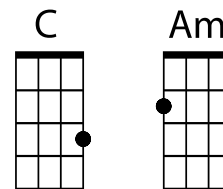

Bad Time (to Be In Love) - Grand Funk

INTRO:

C (one strum) **Am (one strum)**
 I'm in love with the girl that I'm talkin' about
F (one strum) **Dm (one strum)**
 I'm in love with a girl I can't live without
F (one strum) **G (one strum)**
 I'm in love but I sure picked a bad time
Dm G Dm G
 To be in love to be in love

Dm G
 But let her be somebody else's queen
Dm G
 I don't wanna know about it
Dm G
 There's too many others that know what I mean
Dm G
 And that's why I gotta live without it

C Am
 I'm in love with the girl I'm talkin' about
F Dm
 I'm in love with a girl I can't live without
F Dm
 I'm in love but I feel like I'm wearin' it out
F G↓↓ Dm
 I'm in love but I must'a picked a bad time to be in love
G Dm G Dm
 A bad time to be in love a bad time to be in love
G Dm G
 A bad time to be in love

C Am
 Cause I still love the little girl I'm talkin' about
F Dm
 I'm in love with a girl I can't live without
F Dm
 I'm in love but I feel like I'm wearin' it out
F G↓↓ Dm
 I'm in love but I must'a picked a bad time to be in love

G **Dm** **G** **Dm**
A bad time to be in love a bad time to be in love
G **Dm** **G**
A bad time to be in love

Dm G (4x)

C **Am**
You know I that love the little girl I'm talkin' about
F **Dm**
I'm in love with a girl I can't live without
F **Dm**
I'm in love but I feel like I'm wearin' it out
F **G↓↓** **Dm**
I'm in love but I must'a picked a bad time to be in love
G **Dm** **G** **Dm**
A bad time to be in love a bad time to be in love
G **Dm**
A bad time to be in love