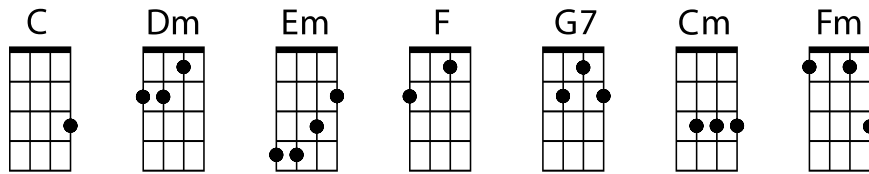

Best of My Love - Eagles

This song is played moderately slowly

Intro:

C C Dm Dm

C Dm
Every night I'm Lyin' in bed Holdin' you close in my dreams
C Dm
Thinkin' about all the things that we said and comin' apart at the seams
Em Dm Em (F 1 strum)
We try to talk it over but the words come out to rough
C Dm C G7
I know you are tryin' to give me the best of your love

C Dm
Beautiful faces and loud empty places look at the way that we live
C Dm
Wastin' our time on cheap and wine left us so little to give
Em Dm
That same old crowd was like a cold dark cloud
Em (F 1 strum)
That we could never rise above
C Dm C G7
But here in my heart I give you the best of my love
C Dm
Oh, Sweet Darlin' you get the best of my love
C Dm
Oh, Sweet Darlin' you get the best of my love

Bridge:

Cm C
I'm goin back in time and it's a sweet dream
Fm (Dm 1 strum) (G7 1 strum)
It was a quiet night and I would be alright if I could go on sleepin'

C Dm
But every mornin' I wake up and worry whats's gonna happen' today
C Dm
You see it your way and I see it mine but we both see it slippin' away
Em Dm
You know we always had each other baby,
Em Dm (G7 one strum)
I guess it just wasn't enough, Oh
C Dm C G7
But here in my heart I give you the best of my love

C Dm
Oh, Sweet Darlin' you get the best of my love
C Dm
Oh, Sweet Darlin' you get the best of my love
C Dm
Oh, Sweet Darlin' you get the best of my love
(C 1 strum)
The best of my love