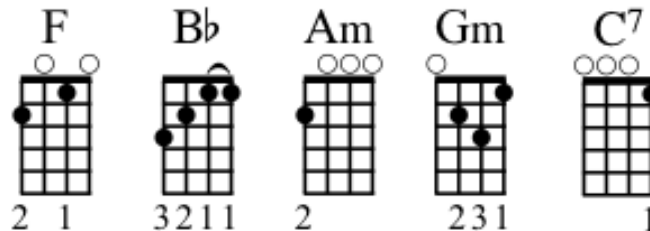

### VERSE 1

F F Bb F  
Little boxes on the hillside, little boxes made of ticky-tacky  
Am Gm F C7  
Little boxes on the hillside, little boxes all the same  
F F Bb F  
There's a pink one, and a green one, and a blue one, and a yellow one  
F C7 F C7 F  
And they're all made out of ticky-tacky, and they all look just the same

### VERSE 2

F F Bb F  
And the people in the houses, all went to the university  
Am Gm F C7  
Where they were put in boxes, and they came out all the same  
F F Bb F  
And there's doctors, and lawyers, and business executives  
F C7 F C7 F  
And they're all made out of ticky-tacky, and they all look just the same

### OUTRO LICK

The image shows two staves of ukulele tablature. The first staff is for the Verse 4 and the second is for the Outro Lick. Both are in 3/4 time.

**Verse 4 Tablature:**

T	3	3	5	1	3	5	1	0	2	6	5	3
A	4											
B												

**Outro Lick Tablature:**

T	3	0	4	8
A		1		8
B		0		
		2		

Below the tablature are two bar lines with a dot underneath each, indicating the end of the lick.