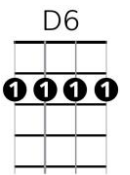

Born To Be Wild – Steppenwolf (1968), UOGB

Intro: (D D - D6-D7-) ← **X 4**

Chords

Verse 1

Dm Dm7 - Dm6-Dm7
Get your motor runnin'

Dm Dm7 - Dm6-Dm7
Head out on the highway

Dm Dm7 - Dm6-Dm7
Lookin' for adventure

Dm Dm7 - Dm6-Dm7
I like smoke and lightnin'

Dm Dm7 - Dm6-Dm7
Heavy metal thunder

Dm Dm7 - Dm6-Dm7
Wrestlin' with the wind

Dm Dm7 - Dm6-Dm7
And the feelin' that I'm under

Bridge

D / F /
Like a true nature's child ... we were born, born to be wild

G F D /
We could climb so high, we - never wanna die - ie - ie....

D{pause} C{pause} D C - Cmaj7-C ← **Line x 2**
Born to be wi-i-ild

Instl: (D D - D6-D7) ← **X 4** (D C - Cmaj7-C) ← **X 6**

Verse 1

Bridge

D / F /
Like a true nature's child ... we were born, born to be wild

G F D /
We could climb so high, we - never wanna die - ie - ie....

D{pause} C{pause} D C - Cmaj7-C ← **Line x 3**
Born to be wi-i-ild