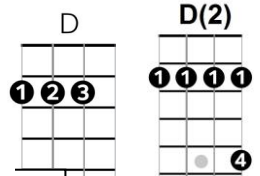

Born To Be Wild – Steppenwolf (1968), UOGB

Intro: (D D - D6-D7-) ← **X 4**

Chords

Verse 1

Dm Dm7 - Dm6-Dm7
Get your motor runnin'

Dm Dm7 - Dm6-Dm7
Head out on the highway

Dm Dm7 - Dm6-Dm7
Lookin' for adventure

Dm Dm7 - Dm6-Dm7
I like smoke and lightnin'

Dm Dm7 - Dm6-Dm7
Heavy metal thunder

Dm Dm7 - Dm6-Dm7
Wrestlin' with the wind

Dm Dm7 - Dm6-Dm7
And the feelin' that I'm under

Bridge

D / F /
Like a true nature's child ... we were born, born to be wild

G F D /
We could climb so high, we - never wanna die - ie - ie....

D{pause} C{pause} D C - Cmaj7-C ← **Line x 2**
Born to be wi-i-ild

Instl: (D D - D6-D7) ← **X 4** (D C - Cmaj7-C) ← **X 6**

Verse 1

Bridge

D / F /
Like a true nature's child ... we were born, born to be wild

G F D /
We could climb so high, we - never wanna die - ie - ie....

D{pause} C{pause} D C - Cmaj7-C ← **Line x 3**
Born to be wi-i-ild