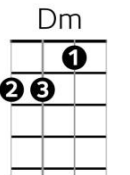

Born To Be Wild – Steppenwolf (1968), UOGB

Intro: (D D - D6-D7-) ← **X 4**

Chords

Verse 1

Dm Dm7 - Dm6-Dm7
Get your motor runnin'

Dm Dm7 - Dm6-Dm7
Head out on the highway

Dm Dm7 - Dm6-Dm7
Lookin' for adventure

Dm Dm7 - Dm6-Dm7
I like smoke and lightnin'

Dm Dm7 - Dm6-Dm7
Heavy metal thunder

Dm Dm7 - Dm6-Dm7
Wrestlin' with the wind

Dm Dm7 - Dm6-Dm7
And the feelin' that I'm under

Bridge

D / F /
Like a true nature's child ... we were born, born to be wild

G F D /
We could climb so high, we - never wanna die - ie - ie....

D{pause} C{pause} D C - Cmaj7-C ← **Line x 2**
Born to be wi-i-ild

Instl: (D D - D6-D7) ← **X 4** (D C - Cmaj7-C) ← **X 6**

Verse 1

Bridge

D / F /
Like a true nature's child ... we were born, born to be wild

G F D /
We could climb so high, we - never wanna die - ie - ie....

D{pause} C{pause} D C - Cmaj7-C ← **Line x 3**
Born to be wi-i-ild