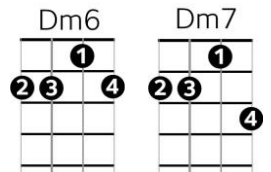

Born To Be Wild – Steppenwolf (1968), UOGB

Intro: (D D - D6-D7-) ← **X 4**

Chords

Verse 1

Dm Dm7 - Dm6-Dm7
Get your motor runnin'

Dm Dm7 - Dm6-Dm7
Head out on the highway

Dm Dm7 - Dm6-Dm7
Lookin' for adventure

Dm Dm7 - Dm6-Dm7
I like smoke and lightnin'

Dm Dm7 - Dm6-Dm7
Heavy metal thunder

Dm Dm7 - Dm6-Dm7
Wrestlin' with the wind

Dm Dm7 - Dm6-Dm7
And the feelin' that I'm under

Bridge

D / F /
Like a true nature's child ... we were born, born to be wild

G F D /
We could climb so high, we - never wanna die - ie - ie....

D{pause} C{pause} D C - Cmaj7-C ← **Line x 2**
Born to be wi-i-ild

Instl: (D D - D6-D7) ← **X 4** (D C - Cmaj7-C) ← **X 6**

Verse 1

Bridge

D / F /
Like a true nature's child ... we were born, born to be wild

G F D /
We could climb so high, we - never wanna die - ie - ie....

D{pause} C{pause} D C - Cmaj7-C ← **Line x 3**
Born to be wi-i-ild