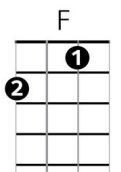

Born To Be Wild – Steppenwolf (1968), UOGB

Intro: (D D - D6-D7-) ← **X 4**

Chords

Verse 1

Dm Dm7 - Dm6-Dm7
Get your motor runnin'

Dm Dm7 - Dm6-Dm7
Head out on the highway

Dm Dm7 - Dm6-Dm7
Lookin' for adventure

Dm Dm7 - Dm6-Dm7
I like smoke and lightnin'

Dm Dm7 - Dm6-Dm7
Heavy metal thunder

Dm Dm7 - Dm6-Dm7
Wrestlin' with the wind

Dm Dm7 - Dm6-Dm7
And the feelin' that I'm under

Bridge

D / F /
Like a true nature's child ... we were born, born to be wild

G F D /
We could climb so high, we - never wanna die - ie - ie....

D{pause} C{pause} D C - Cmaj7-C ← **Line x 2**
Born to be wi-i-ild

Instl: (D D - D6-D7) ← **X 4** (D C - Cmaj7-C) ← **X 6**

Verse 1

Bridge

D / F /
Like a true nature's child ... we were born, born to be wild

G F D /
We could climb so high, we - never wanna die - ie - ie....

D{pause} C{pause} D C - Cmaj7-C ← **Line x 3**
Born to be wi-i-ild