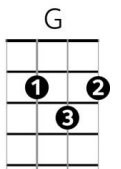

Born To Be Wild – Steppenwolf (1968), UOGB

Intro: (D D - D6-D7-) ← **X 4**

Chords

Verse 1

Dm Dm7 - Dm6-Dm7
Get your motor runnin'

Dm Dm7 - Dm6-Dm7
Head out on the highway

Dm Dm7 - Dm6-Dm7
Lookin' for adventure

Dm Dm7 - Dm6-Dm7
I like smoke and lightnin'

Dm Dm7 - Dm6-Dm7
Heavy metal thunder

Dm Dm7 - Dm6-Dm7
Wrestlin' with the wind

Dm Dm7 - Dm6-Dm7
And the feelin' that I'm under

Bridge

D / F /
Like a true nature's child ... we were born, born to be wild

G F D /
We could climb so high, we - never wanna die - ie - ie....

D{pause} C{pause} D C - Cmaj7-C ← **Line x 2**
Born to be wi-i-ild

Instl: (D D - D6-D7) ← **X 4** (D C - Cmaj7-C) ← **X 6**

Verse 1

Bridge

D / F /
Like a true nature's child ... we were born, born to be wild

G F D /
We could climb so high, we - never wanna die - ie - ie....

D{pause} C{pause} D C - Cmaj7-C ← **Line x 3**
Born to be wi-i-ild