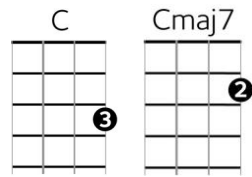

Born To Be Wild – Steppenwolf (1968), UOGB

Intro: (D D - D6-D7-) ← **X 4**

Chords

Verse 1

Dm Dm7 - Dm6-Dm7
Get your motor runnin'

Dm Dm7 - Dm6-Dm7
Head out on the highway

Dm Dm7 - Dm6-Dm7
Lookin' for adventure

Dm Dm7 - Dm6-Dm7
I like smoke and lightnin'

Dm Dm7 - Dm6-Dm7
Heavy metal thunder

Dm Dm7 - Dm6-Dm7
Wrestlin' with the wind

Dm Dm7 - Dm6-Dm7
And the feelin' that I'm under

Bridge

D / F /
Like a true nature's child ... we were born, born to be wild

G F D /
We could climb so high, we - never wanna die - ie - ie....

D{pause} C{pause} D C - Cmaj7-C ← **Line x 2**
Born to be wi-i-ild

Instl: (D D - D6-D7) ← **X 4** (D C - Cmaj7-C) ← **X 6**

Verse 1

Bridge

D / F /
Like a true nature's child ... we were born, born to be wild

G F D /
We could climb so high, we - never wanna die - ie - ie....

D{pause} C{pause} D C - Cmaj7-C ← **Line x 3**
Born to be wi-i-ild