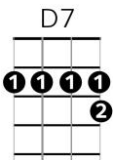

Born To Be Wild – Steppenwolf (1968), UOGB

Intro: (D D - D6-D7-) ← **X 4**

Chords

Verse 1

Dm Dm7 - Dm6-Dm7
Get your motor runnin'

Dm Dm7 - Dm6-Dm7
Head out on the highway

Dm Dm7 - Dm6-Dm7
Lookin' for adventure

Dm Dm7 - Dm6-Dm7
I like smoke and lightnin'

Dm Dm7 - Dm6-Dm7
Heavy metal thunder

Dm Dm7 - Dm6-Dm7
Wrestlin' with the wind

Dm Dm7 - Dm6-Dm7
And the feelin' that I'm under

Bridge

D / F /
Like a true nature's child ... we were born, born to be wild

G F D /
We could climb so high, we - never wanna die - ie - ie....

D{pause} C{pause} D C - Cmaj7-C ← **Line x 2**
Born to be wi-i-ild

Instl: (D D - D6-D7) ← **X 4** (D C - Cmaj7-C) ← **X 6**

Verse 1

Bridge

D / F /
Like a true nature's child ... we were born, born to be wild

G F D /
We could climb so high, we - never wanna die - ie - ie....

D{pause} C{pause} D C - Cmaj7-C ← **Line x 3**
Born to be wi-i-ild