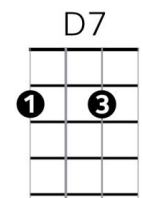

Can't Help Falling in Love (V2) – Elvis Presley (1962)

Intro: F C Dm Bb F C7 F C7

Chords

=====

F C Dm / Bb F C C7

Wise men say ..... "Only fools rush in"

Bb C Dm Bb F C7 F /
But I .. can't help falling in love with you

=====

F C Dm / Bb F C C7

Shall I stay? Would it be a sin?

Bb C Dm Bb F C7 F /
If I can't help falling in love with you

Chorus

Am E7 Am E7
Like a river flows, Surely to the sea

Am E7

Darling, so it goes,

Am D7 Gm C7

Some things ... are meant to be

=====

F C Dm / Bb F C C7

Take my hand, take my whole life too

Bb C Dm Bb F C7 F /
For I can't help falling in love with you

Solo (using verse chords)

=====

F C Dm / Bb F C C7

Bb C Dm Bb F C7 F /

Repeat Chorus + final verse

Outro (slowing down at the end)

Bb C Dm
For I can't help ...

Bb F / C7 / Bb / / / F{stop}
falling in love .... with .... you .....