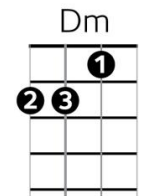

Can't Help Falling in Love (V2) – Elvis Presley (1962)

Intro: F C Dm Bb F C7 F C7

Chords

=====

F C Dm / Bb F C C7

Wise men say ..... "Only fools rush in"

Bb C Dm Bb F C7 F /
But I .. can't help falling in love with you

=====

F C Dm / Bb F C C7

Shall I stay? Would it be a sin?

Bb C Dm Bb F C7 F /
If I can't help falling in love with you

Chorus

Am E7 Am E7
Like a river flows, Surely to the sea

Am E7

Darling, so it goes,

Am D7 Gm C7

Some things ... are meant to be

=====

F C Dm / Bb F C C7

Take my hand, take my whole life too

Bb C Dm Bb F C7 F /
For I can't help falling in love with you

Solo (using verse chords)

=====

F C Dm / Bb F C C7

Bb C Dm Bb F C7 F /

Repeat Chorus + final verse

Outro (slowing down at the end)

Bb C Dm
For I can't help ...

Bb F / C7 / Bb / / / F{stop}
falling in love .... with .... you .....