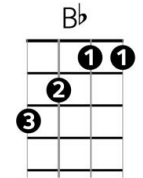

# Can't Help Falling in Love (V2) – Elvis Presley (1962)

Intro: F C Dm Bb F C7 F C7

## Chords

=====

F C Dm / Bb F C C7

Wise men say ..... "Only fools rush in"

Bb C Dm Bb F C7 F /  
But I .. can't help falling in love with you

=====

F C Dm / Bb F C C7

Shall I stay? Would it be a sin?

Bb C Dm Bb F C7 F /  
If I can't help falling in love with you