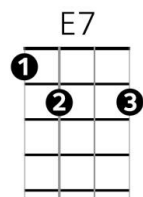

# Can't Help Falling in Love (V2) – Elvis Presley (1962)

Intro: F C Dm Bb F C7 F C7

## Chords

=====

F C Dm / Bb F C C7

Wise men say ..... "Only fools rush in"

Bb C Dm Bb F C7 F /  
But I .. can't help falling in love with you

=====

F C Dm / Bb F C C7

Shall I stay? Would it be a sin?

Bb C Dm Bb F C7 F /  
If I can't help falling in love with you