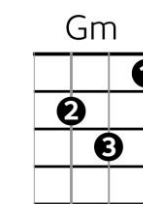

Can't Help Falling in Love (V2) – Elvis Presley (1962)

Intro: F C Dm Bb F C7 F C7

Chords

=====

F C Dm / Bb F C C7

Wise men say ..... "Only fools rush in"

Bb C Dm Bb F C7 F /
But I .. can't help falling in love with you

=====

F C Dm / Bb F C C7

Shall I stay? Would it be a sin?

Bb C Dm Bb F C7 F /
If I can't help falling in love with you

Chorus

Am E7 Am E7
Like a river flows, Surely to the sea

Am E7

Darling, so it goes,

Am D7 Gm C7

Some things ... are meant to be

=====

F C Dm / Bb F C C7

Take my hand, take my whole life too

Bb C Dm Bb F C7 F /
For I can't help falling in love with you

Solo (using verse chords)

=====

F C Dm / Bb F C C7

Bb C Dm Bb F C7 F /

Repeat Chorus + final verse

Outro (slowing down at the end)

Bb C Dm
For I can't help ...

Bb F / C7 / Bb / / / F{stop}
falling in love .... with .... you .....