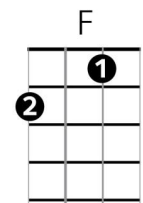

# Can't Help Falling in Love (V2) – Elvis Presley (1962)

Intro: F C Dm Bb F C7 F C7

## Chords

=====

F C Dm / Bb F C C7

Wise men say ..... "Only fools rush in"

Bb C Dm Bb F C7 F /  
But I .. can't help falling in love with you

=====

F C Dm / Bb F C C7

Shall I stay? Would it be a sin?

Bb C Dm Bb F C7 F /  
If I can't help falling in love with you