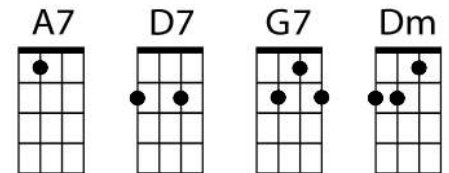

Have Yourself A Merry Little Christmas (Hugh Martin / Ralph Blane)

Ukulele Orchestra of Great Britain Arrangement

F Dm7 Gm7 C7
Have yourself a merry little Christmas

F Dm7 Gm7 C7
Let your heart be light

F Dm7
From now on

Gm7 C7 A7 D7 G7 C7
Our troubles will be out of sight

F Dm7 Gm7 C7
Have yourself a merry little Christmas

F Dm7 Gm7 C7
Make the yuletide gay

F Dm7
From now on

Gm7 A7 Dm F F7
Our troubles will be miles away

F Dm7 Gm7 C7
If the fates allow

F Dm7 Gm7
Hang a shining star

A7 Dm F Fm
Upon the highest bough

BbMaj7 Gm7 C7 BbMaj7 Bbm6 F*
And have yourself a merry little Christmas now