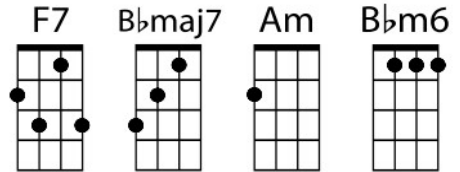

Have Yourself A Merry Little Christmas (Hugh Martin / Ralph Blane)

Ukulele Orchestra of Great Britain Arrangement

F Dm7 Gm7 C7
Have yourself a merry little Christmas

F Dm7 Gm7 C7
Let your heart be light

F Dm7
From now on

Gm7 C7 A7 D7 G7 C7
Our troubles will be out of sight

F Dm7 Gm7 C7
Have yourself a merry little Christmas

F Dm7 Gm7 C7
Make the yuletide gay

F Dm7
From now on

Gm7 A7 Dm F F7
Our troubles will be miles away

F Dm7 Gm7 C7
If the fates allow

F Dm7 Gm7
Hang a shining star

A7 Dm F Fm
Upon the highest bough

BbMaj7 Gm7 C7 BbMaj7 Bbm6 F*
And have yourself a merry little Christmas now