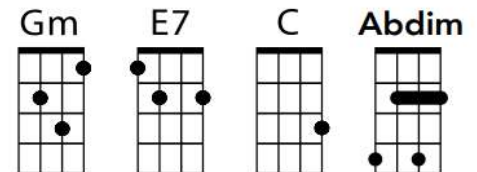

Dm E7 Am D7
Faithful friends who are dear to us

C G7 Gm7 C7
Gather near to us, once more