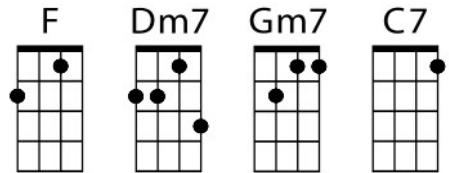

Have Yourself A Merry Little Christmas (Hugh Martin / Ralph Blane)

Ukulele Orchestra of Great Britain Arrangement

F Dm7 Gm7 C7
Have yourself a merry little Christmas

F Dm7 Gm7 C7
Let your heart be light

F Dm7
From now on

Gm7 C7 A7 D7 G7 C7
Our troubles will be out of sight

F Dm7 Gm7 C7
Have yourself a merry little Christmas

F Dm7 Gm7 C7
Make the yuletide gay

F Dm7
From now on

Gm7 A7 Dm F F7
Our troubles will be miles away

F Dm7 Gm7 C7
If the fates allow

F Dm7 Gm7
Hang a shining star

A7 Dm F Fm
Upon the highest bough

BbMaj7 Gm7 C7 BbMaj7 Bbm6 F*
And have yourself a merry little Christmas now