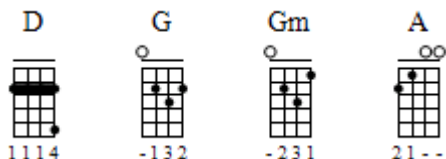

Colors

April Smith

① = A ③ = C
② = E ④ = G

INTRO

D (slide up from C#)

VERSE 1

D
You've been far away from me another land across the sea
G Gm
All this time my heart's been breaking, just waiting round and aching
D A
For a letter or a telegram telling me how sweet I am
G
You swear your heart will never roam, so til you come back home

CHORUS

D
I'll wear your colors my dear until you're standing right here
G Gm
Next to the one who adores you , whose heart is beating for you
D A
Like a lighthouse guides a shipwrecked sailor safely from the sea
G A D
I'll wear your colors til you come back home to me

VERSE 2

D
I'm hoping you return the glow, I'm just making sure you know
G Gm
That no matter how, no matter when you come back to me again
D A
You'll realize this love is strong as it has been all along
G
For miles and miles can't come between the kind of love we've seen