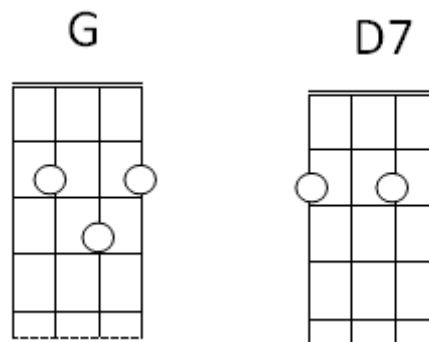

Yellow Submarine for Ukulele Key:G Level 2 (C chord)

*In the town- where I was born
 Lived a man who sailed to sea.
 And he told us of his life
 In the land of subma-rines.

So we sailed- on to the sun
 Till we found the sea of green.
 And we lived be-neath the waves
 In our yellow- subma-rine.

CHORUS:

We all live in a yellow submarine
 Yellow submarine, yellow submarine
 We all live in a yellow submarine
 Yellow submarine, yellow submarine

And our friends- are all a-board,
 Many more of them- live next door.
 And the band be-gins to play.

CHORUS

And we live a life of ease.
 Every one of us- has all we need.
 Sky of blue, and sea of green
 In our yellow subma-rine.

CHORUS

repeat CHORUS.

*Starting note: B
 (1st string, 4th fret)

Timing- 4/4:
 ONE, 2,3,4,
 ONE, 2,3,4,
 etc