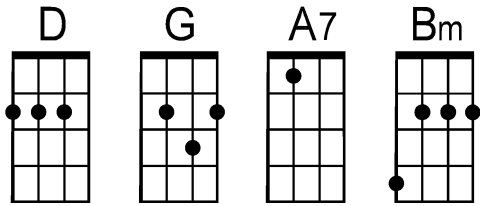

Doo Wah Diddy Diddy

by Jeff Barry and Ellie Greenwich (1963)

(as sung by Manfred Mann)

To play in original key (E) capo up two frets

Intro: D . . . | G . D . | D . . . | G . D \ . |

(-----*tacet*-----) D . . . | G . D . |

There she was, just a- walkin' down the street singing 'doo wah diddy diddy dum diddy doo'

D . . . | G . D . | . . . | G . D \ .
Snappin' her fingers and shufflin' her feet singing 'doo wah diddy diddy dum diddy doo'

(----*tacet*---|----) G \ D \ (-----*tacet*---|----) G \ D \
She looked good (looked good) She looked fine (looked fine)

G \ | D \ G \ | D \ G \ | D \ .
She looked good, she looked fine and I nearly lost my mind

(--*tacet-*-----) G\ D\ (-*tacet-*----) G\ D\
Well, I'm hers (I'm hers) , she's mine (she's mine)
G\ |D\ G\ D\ G\ |D\ G\ A7 . | . . .
I'm hers, she's mine, wedding bells are gonna chime.

. |D |G . . D . |
singin' 'doo wah diddy, diddy dum diddy doo'
D |G . . D . |
doo wah diddy, diddy dum diddy doo'
D |G . . D\
doo wah diddy, diddy dum diddy doo'