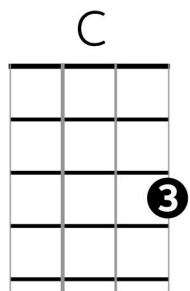

Down in the Valley (V1.5) – Traditional (¾ Waltz Time)

Intro: **C G7 C**

Chords

=====

C / / / **G7** /
 Down in the val - ley, the valley so low
G7 / / / **C** / /
 Late in the eve - ning ... hear the wind blow
C / / / **G7** /
 Hear the wind blow ... love, hear the wind blow
G7 / / / **C** / /
 Late in the eve - ning ... hear the wind blow

=====

C / / / **G7** /
 Write me a letter, send it by mail
G7 / / / **C** / /
 Send it in care of ... Birmingham Jail
C / / / **G7** /
 Birmingham Jail, dear, Birmingham Jail
G7 / / / **C** / /
 Send it in care of Birmingham Jail

=====

C / / / **G7** /
 Roses love sun - shine, violets love dew
G7 / / / **C** / /
 Angels in hea - ven know I love you
C / / / **G7** /
 Know I love you, dear, know I love you
G7 / / / **C** / /
 Angels in heav - en know I love you

Repeat song

=====

G7 / / / **C G7 C**{stop}
 Angels in heav - en know I love you