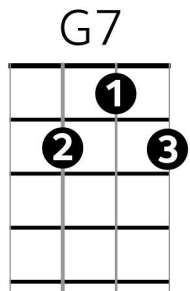

Down in the Valley (V1.5) – Traditional (¾ Waltz Time)

Intro: **C G7 C**

Chords

=====

C / / / **G7** /
 Down in the val - ley, the valley so low
G7 / / / **C** / /
 Late in the eve - ning ... hear the wind blow
C / / / **G7** /
 Hear the wind blow ... love, hear the wind blow
G7 / / / **C** / /
 Late in the eve - ning ... hear the wind blow

=====

C / / / **G7** /
 Write me a letter, send it by mail
G7 / / / **C** / /
 Send it in care of ... Birmingham Jail
C / / / **G7** /
 Birmingham Jail, dear, Birmingham Jail
G7 / / / **C** / /
 Send it in care of Birmingham Jail

=====

C / / / **G7** /
 Roses love sun - shine, violets love dew
G7 / / / **C** / /
 Angels in hea - ven know I love you
C / / / **G7** /
 Know I love you, dear, know I love you
G7 / / / **C** / /
 Angels in heav - en know I love you

Repeat song

=====

G7 / / / **C G7 C**{stop}
 Angels in heav - en know I love you