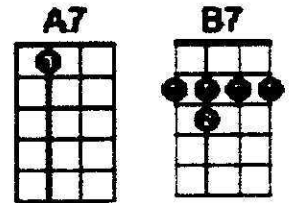

INTRO (hits): **D**//// **[Bb7 - A7]***
 D d u udu (splitting the island strum)

VERSE:
D//// **[Bb7 - A7]***
 Stars shining bright above you
D//// **B7**////
 Night breezes seem to whisper "I love you"

VERSE:
D//// **[Bb7 - A7]*** **D**//// **B7**////
 Sweet dreams till sunbeams find you Sweet dreams that leave all worries behind you
Em7//// **Cadd9**//// **[D// - Gm7/ - A7/] [D - B7]***
 But in your dreams, whatever they be Dream a little dream of me

END:
[D// - Gm7/ - A7/] [D - B7]*
 Dream a little dream of me
D// - Gm7/ D//// **Gm7/ - A7/ - D/**
 Dream a little dream... of me