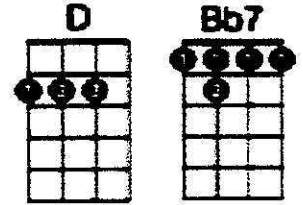

INTRO (hits): **D**//// **[Bb7 - A7]***
 D d u udu (splitting the island strum)

VERSE:
D//// **[Bb7 - A7]***
 Stars shining bright above you
D//// **B7**////
 Night breezes seem to whisper "I love you"

Em7//// **Cadd9**////
 Birds singing in the sycamore tree
[D// - E7//] A7////
 Dream a little dream of me

D//// **[Bb7 - A7]***
 Say "nighty night" and kiss me
D//// **B7**////
 Just hold me tight and tell me you'll miss me
Em7//// **Cadd9**////
 While I'm alone and blue as can be
[D// - Gm7/ - A7/] D////
 Dream a little dream of me

VERSE:
D//// **[Bb7 - A7]*** **D**//// **B7**////
 Sweet dreams till sunbeams find you Sweet dreams that leave all worries behind you
Em7//// **Cadd9**//// **[D// - Gm7/ - A7/] [D - B7]***
 But in your dreams, whatever they be Dream a little dream of me

END:
[D// - Gm7/ - A7/] [D - B7]*
 Dream a little dream of me
D// - Gm7/ D//// **Gm7/ - A7/ - D/**
 Dream a little dream... of me