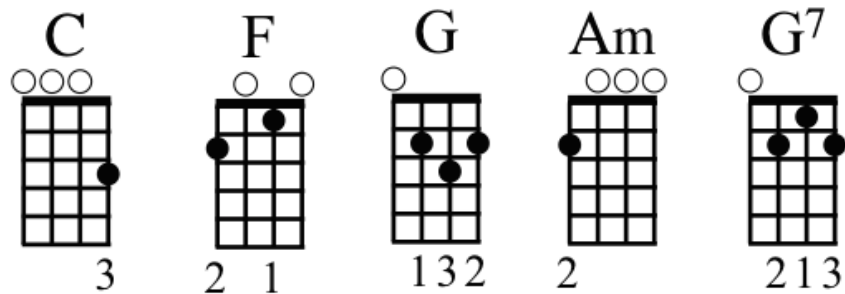

Dreaming

Imelda May

INTRO

C F x2

VERSE 1

C F
When I met you in the restaurant
C F
You could tell I was no debutante
C G Am
You asked me what's my pleasure, a movie or a measure?
F
I'll have a cup of tea and tell you of my

CHORUS

C F
Dreaming, dreaming is free
C F
Dreaming, dreaming is free

VERSE 2

C F
I don't want to live on charity
C F
Pleasure's real or is it fantasy?
C G Am
Reel to reel is living rarity, people stop and stare at me
F
We just walk on by, we just keep on

CHORUS

MIDDLE

F
Beat feet walking a two-mile
F
Meet me, meet me at the turnstile
C G
I never met him, I'll never forget him
F
Dream, dream even for a little while
F
Dream, dream filling up an idle hour
C G G7
Fade away radiate

VERSE 3

C F
I sit by and watch the river flow
C F
I sit by and watch the traffic go
C G Am
Imagine something of your very own, something you can have and hold
F
I'd build a road in gold just to have some