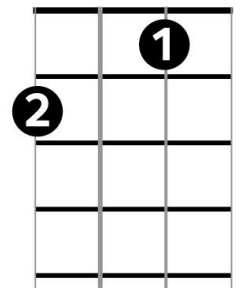

Early One Morning – Traditional (1787)

Intro : C / F - G - C

C / F G

Early one morning, just as the sun was rising

C / F - G - C

I heard a maiden singing, from the va - lley below:

Chorus

G C G C
Oh, don't deceive me, Oh never leave me,

C F C - G - C
How could you use, a poor maiden so?

C / F G

Oh gay is the garland, and fresh are the roses,

C / F - G - C

I've culled from the garden, to bind upon thy brow.

Chorus

C / F G

Remember the vows, that you made to your Mary

C / F - G - C

Remember the bow'r, where you promised to be true.

Chorus

C / F G

Thus sang the poor maid, her sorrows bewailing,

C / F - G - C

Thus sang the poor maid in the va - lley below:

Chorus

C F C - G - C_{stop}

How could you use, a poor maiden so?

Chords

C

F

G