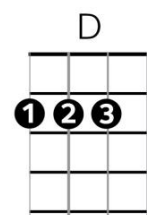

Got To Get You Into My Life – The Beatles

G I was alone I took a ride I didn't know what I would find there
G Another road where maybe I can see another kind of mind there
Bm Bm+7 Bm7 D Bm Bm+7 Bm7 D
Ooh, then I suddenly see you, Ooh, did I tell you I need you
C Am D G
Every single day of my life

=====

G You didn't run you didn't lie you knew I wanted just to hold you
G Had you gone, you'd knew in time we'd meet again, for I had told you
Bm Bm+7 Bm7 D Bm Bm+7 Bm7 D
Ooh, you were meant to be near me, Ooh, and I want you hear me
C Am D G
Say we'll be together every day

=====

G Got to get you into my life **C F G**

=====

G What can I do? What can I be when I'm with you I wanna stay there
G If I'm true I'll never leave and if I do I know the way there
Bm Bm+7 Bm7 D Bm Bm+7 Bm7 D
Ooh, then I suddenly see you, Ooh, did I tell you I need you
C Am D G
Every single day of my life

=====

G Got to get you into my life **C F G**

G Got to get you into my life **C F G**

=====

G I was alone I took a ride I didn't know what I would find there
G Another road where maybe I can see another kind of mind there
Bm Bm+7 Bm7 D Bm Bm+7 Bm7 D
Ooh, then I suddenly see you, Ooh, did I tell you I need you
C Am D G
Every single day .... of my life .... {slow down at end}

Chords