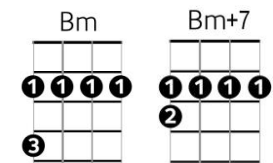

Got To Get You Into My Life – The Beatles

G I was alone I took a ride I didn't know what I would find there
G Another road where maybe I can see another kind of mind there
Bm Bm+7 Bm7 D Bm Bm+7 Bm7 D
Ooh, then I suddenly see you, Ooh, did I tell you I need you
C Am D G
Every single day of my life

=====

G You didn't run you didn't lie you knew I wanted just to hold you
G Had you gone, you'd knew in time we'd meet again, for I had told you
Bm Bm+7 Bm7 D Bm Bm+7 Bm7 D
Ooh, you were meant to be near me, Ooh, and I want you hear me
C Am D G
Say we'll be together every day

=====

G Got to get you into my life **C F G**

=====

G What can I do? What can I be when I'm with you I wanna stay there
G If I'm true I'll never leave and if I do I know the way there
Bm Bm+7 Bm7 D Bm Bm+7 Bm7 D
Ooh, then I suddenly see you, Ooh, did I tell you I need you
C Am D G
Every single day of my life

=====

G Got to get you into my life **C F G**

G Got to get you into my life **C F G**

=====

G I was alone I took a ride I didn't know what I would find there
G Another road where maybe I can see another kind of mind there
Bm Bm+7 Bm7 D Bm Bm+7 Bm7 D
Ooh, then I suddenly see you, Ooh, did I tell you I need you
C Am D G
Every single day .... of my life .... {slow down at end}

Chords