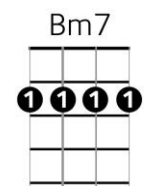

Got To Get You Into My Life – The Beatles

G I was alone I took a ride I didn't know what I would find there
G Another road where maybe I can see another kind of mind there
Bm Bm+7 Bm7 D Bm Bm+7 Bm7 D
Ooh, then I suddenly see you, Ooh, did I tell you I need you
C Am D G
Every single day of my life

=====

G You didn't run you didn't lie you knew I wanted just to hold you
G Had you gone, you'd knew in time we'd meet again, for I had told you
Bm Bm+7 Bm7 D Bm Bm+7 Bm7 D
Ooh, you were meant to be near me, Ooh, and I want you hear me
C Am D G
Say we'll be together every day

=====

G Got to get you into my life **C F G**

=====

G What can I do? What can I be when I'm with you I wanna stay there
G If I'm true I'll never leave and if I do I know the way there
Bm Bm+7 Bm7 D Bm Bm+7 Bm7 D
Ooh, then I suddenly see you, Ooh, did I tell you I need you
C Am D G
Every single day of my life

=====

G Got to get you into my life **C F G**

G Got to get you into my life **C F G**

=====

G I was alone I took a ride I didn't know what I would find there
G Another road where maybe I can see another kind of mind there
Bm Bm+7 Bm7 D Bm Bm+7 Bm7 D
Ooh, then I suddenly see you, Ooh, did I tell you I need you
C Am D G
Every single day .... of my life .... {slow down at end}

Chords