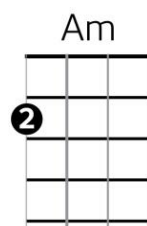

Got To Get You Into My Life – The Beatles

G I was alone I took a ride I didn't know what I would find there
G Another road where maybe I can see another kind of mind there
Bm Bm+7 Bm7 D Bm Bm+7 Bm7 D
Ooh, then I suddenly see you, Ooh, did I tell you I need you
C Am D G
Every single day of my life

=====

G You didn't run you didn't lie you knew I wanted just to hold you
G Had you gone, you'd knew in time we'd meet again, for I had told you
Bm Bm+7 Bm7 D Bm Bm+7 Bm7 D
Ooh, you were meant to be near me, Ooh, and I want you hear me
C Am D G
Say we'll be together every day

=====

G Got to get you into my life **C F G**

=====

G What can I do? What can I be when I'm with you I wanna stay there
G If I'm true I'll never leave and if I do I know the way there
Bm Bm+7 Bm7 D Bm Bm+7 Bm7 D
Ooh, then I suddenly see you, Ooh, did I tell you I need you
C Am D G
Every single day of my life

=====

G Got to get you into my life **C F G**

G Got to get you into my life **C F G**

=====

G I was alone I took a ride I didn't know what I would find there
G Another road where maybe I can see another kind of mind there
Bm Bm+7 Bm7 D Bm Bm+7 Bm7 D
Ooh, then I suddenly see you, Ooh, did I tell you I need you
C Am D G
Every single day .... of my life .... {slow down at end}

Chords