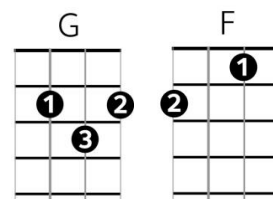

Got To Get You Into My Life – The Beatles

G I was alone I took a ride I didn't know what I would find there
G Another road where maybe I can see another kind of mind there
Bm Bm+7 Bm7 D Bm Bm+7 Bm7 D
Ooh, then I suddenly see you, Ooh, did I tell you I need you
C Am D G
Every single day of my life

=====

G You didn't run you didn't lie you knew I wanted just to hold you
G Had you gone, you'd knew in time we'd meet again, for I had told you
Bm Bm+7 Bm7 D Bm Bm+7 Bm7 D
Ooh, you were meant to be near me, Ooh, and I want you hear me
C Am D G
Say we'll be together every day

=====

G Got to get you into my life **C F G**

=====

G What can I do? What can I be when I'm with you I wanna stay there
G If I'm true I'll never leave and if I do I know the way there
Bm Bm+7 Bm7 D Bm Bm+7 Bm7 D
Ooh, then I suddenly see you, Ooh, did I tell you I need you
C Am D G
Every single day of my life

=====

G Got to get you into my life **C F G**

G Got to get you into my life **C F G**

=====

G I was alone I took a ride I didn't know what I would find there
G Another road where maybe I can see another kind of mind there
Bm Bm+7 Bm7 D Bm Bm+7 Bm7 D
Ooh, then I suddenly see you, Ooh, did I tell you I need you
C Am D G
Every single day .... of my life .... {slow down at end}

Chords