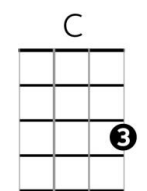

Got To Get You Into My Life – The Beatles

G I was alone I took a ride I didn't know what I would find there
G Another road where maybe I can see another kind of mind there
Bm Bm+7 Bm7 D Bm Bm+7 Bm7 D
Ooh, then I suddenly see you, Ooh, did I tell you I need you
C Am D G
Every single day of my life

=====

G You didn't run you didn't lie you knew I wanted just to hold you
G Had you gone, you'd knew in time we'd meet again, for I had told you
Bm Bm+7 Bm7 D Bm Bm+7 Bm7 D
Ooh, you were meant to be near me, Ooh, and I want you hear me
C Am D G
Say we'll be together every day

=====

G Got to get you into my life **C F G**

=====

G What can I do? What can I be when I'm with you I wanna stay there
G If I'm true I'll never leave and if I do I know the way there
Bm Bm+7 Bm7 D Bm Bm+7 Bm7 D
Ooh, then I suddenly see you, Ooh, did I tell you I need you
C Am D G
Every single day of my life

=====

G Got to get you into my life **C F G**

G Got to get you into my life **C F G**

=====

G I was alone I took a ride I didn't know what I would find there
G Another road where maybe I can see another kind of mind there
Bm Bm+7 Bm7 D Bm Bm+7 Bm7 D
Ooh, then I suddenly see you, Ooh, did I tell you I need you
C Am D G
Every single day .... of my life .... {slow down at end}

Chords