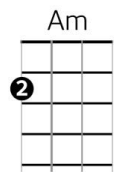

A Groovy Kind of Love – The Mindbenders(1965), Phil Collins (1988)

Intro : F /// C /// F /// F /

=====
 / / F C7
 When I'm feeling blue, all I have to do
 F Gm
 Is take a look at you, then I'm not so blue
 Bb Am
 When you're close to me, I can feel your heart beat
 Gm C7
 I can hear you breathing in my ear
 F C F (F)
 Wouldn't you agree, baby you and me, got a groovy kind of love

=====
 F C7
 Any time you want to, you can turn me on to
 F Gm
 Anything you want to, any time at all
 Bb Am
 When I kiss your lips, ooh I start to shiver
 Gm C7
 Can't control the quivering inside
 F C F D7
 Wouldn't you agree, baby you and me, got a groovy kind of love

=====
Solo (with optional key change):
 G D G Am7 C Bm(7) C D7 G D G (G)
 =====
 G D
 When I'm feeling blue, all I have to do
 G Am7
 Is take a look at you, then I'm not so blue
 C Bm(7)
 When I'm in your arms, nothing seems to matter
 C D7
 My whole world could shatter, I don't care
 G D G
 Wouldn't you agree, baby you and me, got a groovy kind of love

=====
 D G D G
 We've got a groovy kind of love, we've got a groovy kind of love
 D G {stop}
 Oho we've got a groovy kind of love

Chords

Key Change Chords