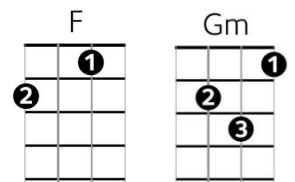

A Groovy Kind of Love – The Mindbenders(1965), Phil Collins (1988)

Intro : F /// C /// F /// F /

=====
 / / F C7
 When I'm feeling blue, all I have to do
 F Gm
 Is take a look at you, then I'm not so blue
 Bb Am
 When you're close to me, I can feel your heart beat
 Gm C7
 I can hear you breathing in my ear
 F C F (F)
 Wouldn't you agree, baby you and me, got a groovy kind of love

=====
 F C7
 Any time you want to, you can turn me on to
 F Gm
 Anything you want to, any time at all
 Bb Am
 When I kiss your lips, ooh I start to shiver
 Gm C7
 Can't control the quivering inside
 F C F D7
 Wouldn't you agree, baby you and me, got a groovy kind of love

=====
Solo (with optional key change):
 G D G Am7 C Bm(7) C D7 G D G (G)
 =====
 G D
 When I'm feeling blue, all I have to do
 G Am7
 Is take a look at you, then I'm not so blue
 C Bm(7)
 When I'm in your arms, nothing seems to matter
 C D7
 My whole world could shatter, I don't care
 G D G
 Wouldn't you agree, baby you and me, got a groovy kind of love

=====
 D G D G
 We've got a groovy kind of love, we've got a groovy kind of love
 D G {stop}
 Oho we've got a groovy kind of love

Chords

Key Change Chords