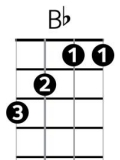

A Groovy Kind of Love – The Mindbenders(1965), Phil Collins (1988)

Intro : F /// C /// F /// F /

=====
 / / F C7
 When I'm feeling blue, all I have to do
 F Gm
 Is take a look at you, then I'm not so blue
 Bb Am
 When you're close to me, I can feel your heart beat
 Gm C7
 I can hear you breathing in my ear
 F C F (F)
 Wouldn't you agree, baby you and me, got a groovy kind of love

=====
 F C7
 Any time you want to, you can turn me on to
 F Gm
 Anything you want to, any time at all
 Bb Am
 When I kiss your lips, ooh I start to shiver
 Gm C7
 Can't control the quivering inside
 F C F D7
 Wouldn't you agree, baby you and me, got a groovy kind of love

=====
Solo (with optional key change):
 G D G Am7 C Bm(7) C D7 G D G (G)
 =====
 G D
 When I'm feeling blue, all I have to do
 G Am7
 Is take a look at you, then I'm not so blue
 C Bm(7)
 When I'm in your arms, nothing seems to matter
 C D7
 My whole world could shatter, I don't care
 G D G
 Wouldn't you agree, baby you and me, got a groovy kind of love

=====
 D G D G
 We've got a groovy kind of love, we've got a groovy kind of love
 D G {stop}
 Oho we've got a groovy kind of love

Chords

Key Change Chords