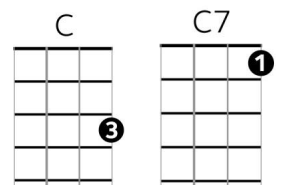

A Groovy Kind of Love – The Mindbenders(1965), Phil Collins (1988)

Intro : F /// C /// F /// F /

=====
 / / F C7
 When I'm feeling blue, all I have to do
 F Gm
 Is take a look at you, then I'm not so blue
 Bb Am
 When you're close to me, I can feel your heart beat
 Gm C7
 I can hear you breathing in my ear
 F C F (F)
 Wouldn't you agree, baby you and me, got a groovy kind of love

=====
 F C7
 Any time you want to, you can turn me on to
 F Gm
 Anything you want to, any time at all
 Bb Am
 When I kiss your lips, ooh I start to shiver
 Gm C7
 Can't control the quivering inside
 F C F D7
 Wouldn't you agree, baby you and me, got a groovy kind of love

=====
Solo (with optional key change):
 G D G Am7 C Bm(7) C D7 G D G (G)
 =====
 G D
 When I'm feeling blue, all I have to do
 G Am7
 Is take a look at you, then I'm not so blue
 C Bm(7)
 When I'm in your arms, nothing seems to matter
 C D7
 My whole world could shatter, I don't care
 G D G
 Wouldn't you agree, baby you and me, got a groovy kind of love

=====
 D G D G
 We've got a groovy kind of love, we've got a groovy kind of love
 D G {stop}
 Oho we've got a groovy kind of love

Chords

Key Change Chords