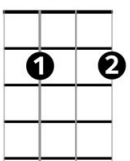

Other Chords

Em7