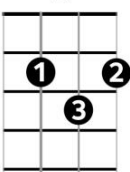

Harvest Moon – Neil Young

Rif : D/ D6/ Dmaj7/ D6/ (or you can just strum the D chord)

Intro: Rif (x 4)

Em7*

Rif (x2)

Come a little bit closer ... hear what I have to say

Em7*

Rif (x2)

Just like children sleepin' ... we could dream this night away

G

Rif (x2)

But there's a full moon risin' ... Let's go dancin' in the light

G

Rif (x2)

We know where the music's playin' ... Let's go out and feel the night

Chorus

A7sus

A7

A7sus

Because I'm still in love with you, I want to see you dance again

A7sus

A7 {pause}

Intro (or D)

Because I'm still in love with you.....on this harvest moon

Em7*

Rif (x2)

When we were strangers, I watched you from afar

Em7*

Rif (x2)

When we were lovers, I loved you with all my heart

G

Rif (x2)

But now it's gettin' late, and the moon is climbin' high

G

Rif (x2)

I want to celebrate, See it shinin' in your eye

Chorus

Verse 1 (as solo?) and Chorus repeat

Outro: rif fading away into the distance ...

* - Optional 'tinkling' riff at the Em7 :

A: |---7-----

E: |-----7-----

C: |-----7---4---

G: |-----

Rif Chords

D

D6

Dmaj7

Other Chords

Em7

G

A7

A7sus