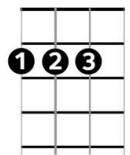

Harvest Moon – Neil Young

Rif : D/ D6/ Dmaj7/ D6/ (or you can just strum the D chord)

Intro: Rif (x 4)

Em7*

Rif (x2)

Come a little bit closer ... hear what I have to say

Em7*

Rif (x2)

Just like children sleepin' ... we could dream this night away

G

Rif (x2)

But there's a full moon risin' ... Let's go dancin' in the light

G

Rif (x2)

We know where the music's playin' ... Let's go out and feel the night

Chorus

A7sus

A7

A7sus

Because I'm still in love with you, I want to see you dance again

A7sus

A7 {pause}

Intro (or D)

Because I'm still in love with you.....on this harvest moon

Em7*

Rif (x2)

When we were strangers, I watched you from afar

Em7*

Rif (x2)

When we were lovers, I loved you with all my heart

G

Rif (x2)

But now it's gettin' late, and the moon is climbin' high

G

Rif (x2)

I want to celebrate, See it shinin' in your eye

Chorus

Verse 1 (as solo?) and Chorus repeat

Outro: rif fading away into the distance ...

* - Optional 'tinkling' riff at the Em7 :

A: |---7-----

E: |-----7-----

C: |-----7---4---

G: |-----

Rif Chords

D