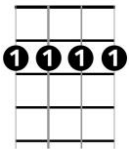

Harvest Moon – Neil Young

Rif : D/ D6/ Dmaj7/ D6/ (or you can just strum the D chord)

Intro: Rif (x 4)

Em7*

Rif (x2)

Come a little bit closer ... hear what I have to say

Em7*

Rif (x2)

Just like children sleepin' ... we could dream this night away

G

Rif (x2)

But there's a full moon risin' ... Let's go dancin' in the light

G

Rif (x2)

We know where the music's playin' ... Let's go out and feel the night

Chorus

A7sus

A7

A7sus

Because I'm still in love with you, I want to see you dance again

A7sus

A7 {pause}

Intro (or D)

Because I'm still in love with you.....on this harvest moon

Em7*

Rif (x2)

When we were strangers, I watched you from afar

Em7*

Rif (x2)

When we were lovers, I loved you with all my heart

G

Rif (x2)

But now it's gettin' late, and the moon is climbin' high

G

Rif (x2)

I want to celebrate, See it shinin' in your eye

Chorus

Verse 1 (as solo?) and Chorus repeat

Outro: rif fading away into the distance ...

* - Optional 'tinkling' riff at the Em7 :

A: |---7-----

E: |-----7-----

C: |-----7---4---

G: |-----

Rif Chords

D

D6

Dmaj7

Other Chords

Em7

G

A7

A7sus