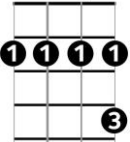

Harvest Moon – Neil Young

Rif : D/ D6/ Dmaj7/ D6/ (or you can just strum the D chord)

Intro: Rif (x 4)

Em7*

Rif (x2)

Come a little bit closer ... hear what I have to say

Em7*

Rif (x2)

Just like children sleepin' ... we could dream this night away

G

Rif (x2)

But there's a full moon risin' ... Let's go dancin' in the light

G

Rif (x2)

We know where the music's playin' ... Let's go out and feel the night

Chorus

A7sus

A7

A7sus

Because I'm still in love with you, I want to see you dance again

A7sus

A7 {pause}

Intro (or D)

Because I'm still in love with you.....on this harvest moon

Em7*

Rif (x2)

When we were strangers, I watched you from afar

Em7*

Rif (x2)

When we were lovers, I loved you with all my heart

G

Rif (x2)

But now it's gettin' late, and the moon is climbin' high

G

Rif (x2)

I want to celebrate, See it shinin' in your eye

Chorus

Verse 1 (as solo?) and Chorus repeat

Outro: rif fading away into the distance ...

* - Optional 'tinkling' riff at the Em7 :

A: |---7-----

E: |-----7-----

C: |-----7---4---

G: |-----

Rif Chords

D

D6

Dmaj7

Other Chords

Em7

G

A7

A7sus