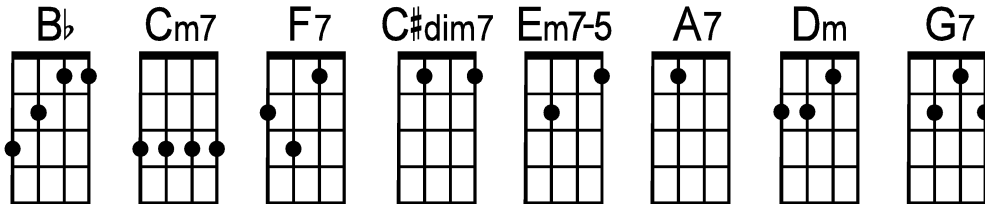

I've Got My Love to Keep Me Warm

by Irving Berlin (1937)

Intro: Bb . . . | Cm7 . F7 . | Bb . . . | . . .

(sing f)

. | Bb . . . | C#dim . . . | Cm7 . . . | F7 . . .
 The snow— is— snow-ing, the wind— is— blow-ing

. | Em7-5 . . . | C#dim . . . | Em7-5 . . . | C#dim . . .
 but I— can wea—ther— the storm—

. | Cm7 . . . | F7 . . . | Cm7 . . . | F7 . . . |
 What do I care— how much— it may storm—

Bb . . . | Cm7 . F7 . | Bb . . . | . . .
 I've got my love to keep me warm—

. | Bb | C#dim | Cm7 | F7 |
My heart's— on— fi—re, the flame— grows— high—er—

. | Em7-5 | C#dim | Em7-5 | C#dim |
so I— will weath—er— the storm—

. | Cm7 | F7 | Cm7 | F7 |
What do I care— how much— it may storm—?

Bb | Cm7 | F7 | Bb | |
I've got my love to keep me warm—

Bb | Cm7 | F7 | Bb | Bb\ F7\ Bb\
I've got my love to keep me warm—

San Jose Ukulele Club

(v4c - 12/5/18)