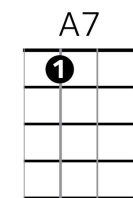

Hound Dog – Elvis Presley (Leiber and Stoller, 1952) 12-Bar Blues!!

Intro : A /{pause} {count: 1, 2, 3, 4, 1 }

Chords

Verse 1

{pause} A / /
 You ain't nothin' but a hound dog -- Cryin' all the time
 / D7 / A
 - You ain't nothin' but a hound dog -- Cryin' all the time
 / E7 D7 A (E7)
 -- Well, you ain't never caught a rabbit and you ain't no friend of mine

Verse 2

{pause} A / /
 Well they said you was high-classed -- Well, that was just a lie
 / D7 / A
 - Yeah they said you was high-classed -- Well, that was just a lie
 / E7 D7 A (E7)
 -- Well, you ain't never caught a rabbit and you ain't no friend of mine

Verse 1

Instrumental (with aaaahs) ... A / / / D7 / A / E7 D7 A (E7)

Verse 2

Instrumental (with aaaahs) ... A / / / D7 / A / E7 D7 A (E7)

Verse 2

{pause} A / /
 You ain't nothin' but a hound dog -- Cryin' all the time
 / D7 / A
 - You ain't nothin' but a hound dog -- Cryin' all the time
 / E7
 -- Well, you ain't never caught a rabbit
 D7 A A - A7 {stop}