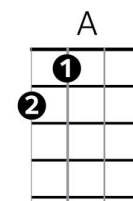

Hound Dog – Elvis Presley (Leiber and Stoller, 1952) 12-Bar Blues!!

Intro : A /{pause} {count: 1, 2, 3, 4, 1 }

Chords

Verse 1

{pause} A / /
 You ain't nothin' but a hound dog -- Cryin' all the time
 / D7 / A
 - You ain't nothin' but a hound dog -- Cryin' all the time
 / E7 D7 A (E7)
 -- Well, you ain't never caught a rabbit and you ain't no friend of mine

Verse 2

{pause} A / /
 Well they said you was high-classed -- Well, that was just a lie
 / D7 / A
 - Yeah they said you was high-classed -- Well, that was just a lie
 / E7 D7 A (E7)
 -- Well, you ain't never caught a rabbit and you ain't no friend of mine

Verse 1

Instrumental (with aaaahs) ... A / / / D7 / A / E7 D7 A (E7)

Verse 2

Instrumental (with aaaahs) ... A / / / D7 / A / E7 D7 A (E7)

Verse 2

{pause} A / /
 You ain't nothin' but a hound dog -- Cryin' all the time
 / D7 / A
 - You ain't nothin' but a hound dog -- Cryin' all the time
 / E7
 -- Well, you ain't never caught a rabbit
 D7 A A - A7 {stop}