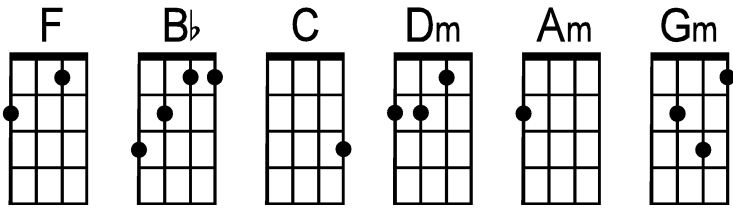

I Love My Dog

by Lindy Gravelle

Intro: F . .

(sing A Bb C)

From the moment that I met him, he was the true com-panion for my heart—
We walked and talked to-gether and vowed we would never be a-part—
It didn't take us long and we were spending nights to-gether in a king size bed—
I've never known a love like this it goes be-yond what human words have said

Chorus:

I love my dog— (woof) I love my dog— (woof)
He's the best friend that I've ever had from his tail— to his nose—
He's al-ways a-round, Don't let me down
Never drops the ba—all—all I love my dog—

Chorus:

--- |Bb . . . |F . . .
I love my dog— (woof) I love my dog— (woof)
|F . . . |C . . .
He's the best friend that I've ever had from his tail— to his nose—
|Dm\ . Am\ Bb |Dm\ . Am\ Bb
He's al-ways a-round, Don't let me down
|C . C\ --- |F . . . | . . .
Never drops the ba--all--all I love my dog—
|C . . . |C7 . . .
Never drops the ba--all--all-- o--wooooooo
|F . Bb . |C . Am\ F\
I love my dog-----